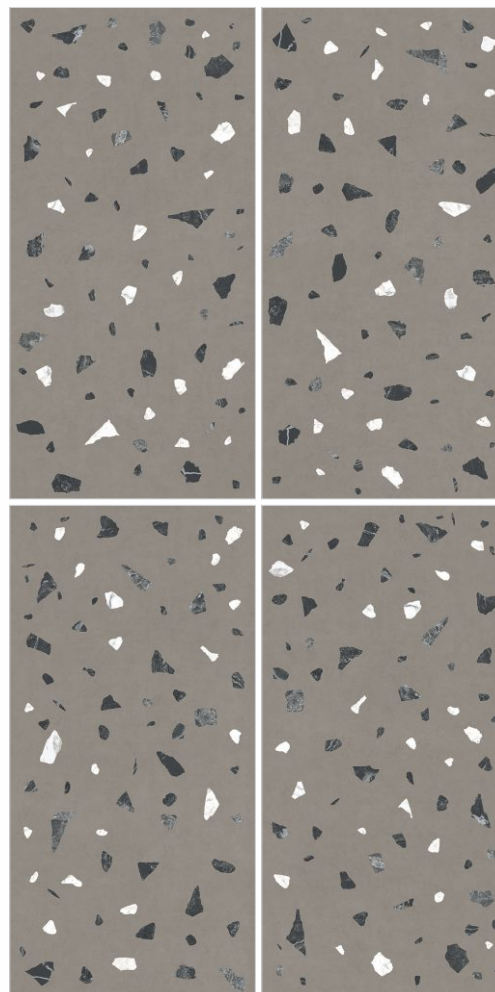

AVLON ASH DECOR

Random - 4	Finish - RUSTIC
Size - 80x160cm	Thickness - 9mm

RUSTIC
MATT