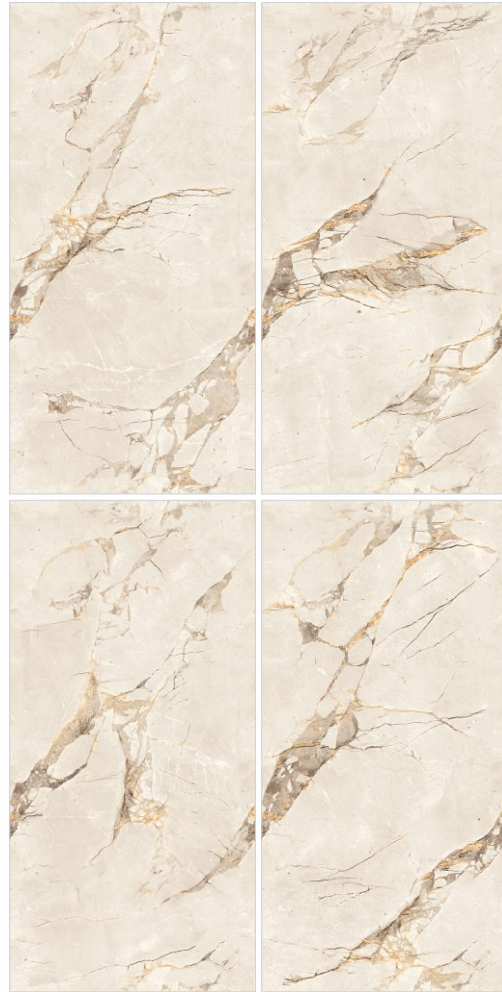

ENDLESS JULIET CREMA

Random - 4	Finish - HIGH GLOSS
Size - 80x160cm	Thickness - 9mm

ENDLESS
HIGH GLOSS