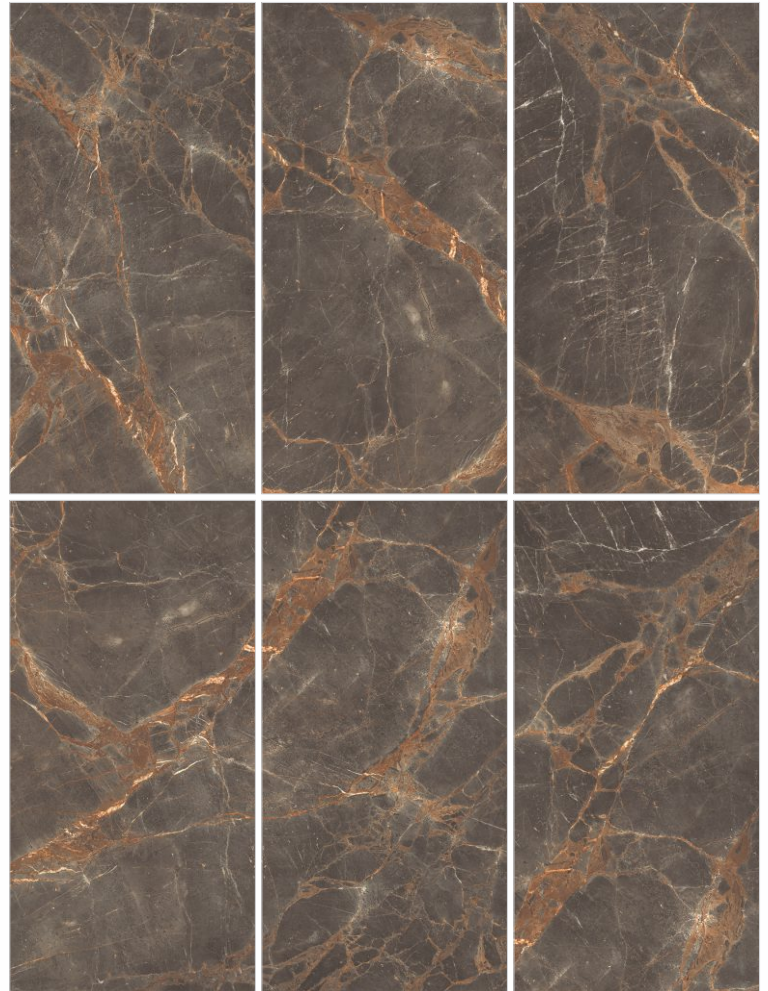

JULIET MOSS

Random - 6	Finish - HIGH GLOSS
Size - 80x160cm	Thickness - 9mm

HIGH GLOSS
DARK COLOR