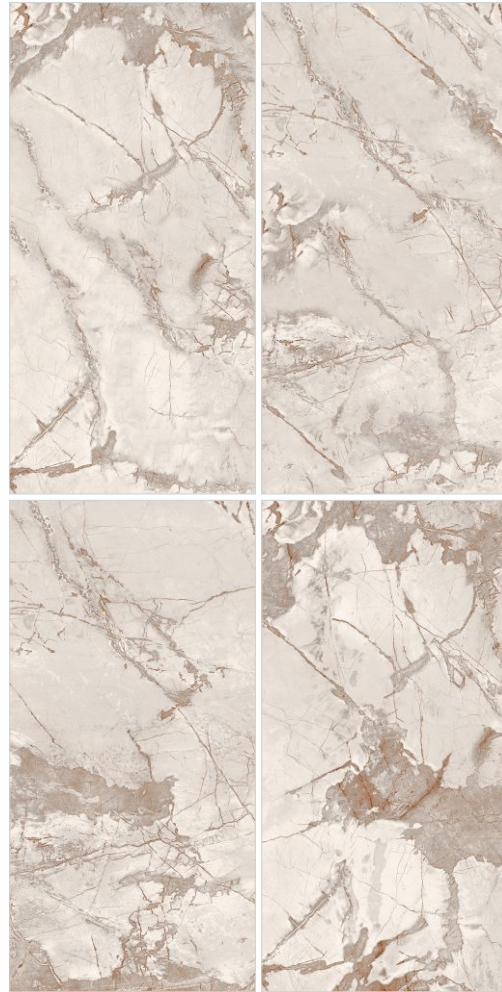

INVISIBLE DAY

Random - 4	Finish - HIGH GLOSS
Size - 80x160cm	Thickness - 9mm

HIGH GLOSS
LIGHT COLOR