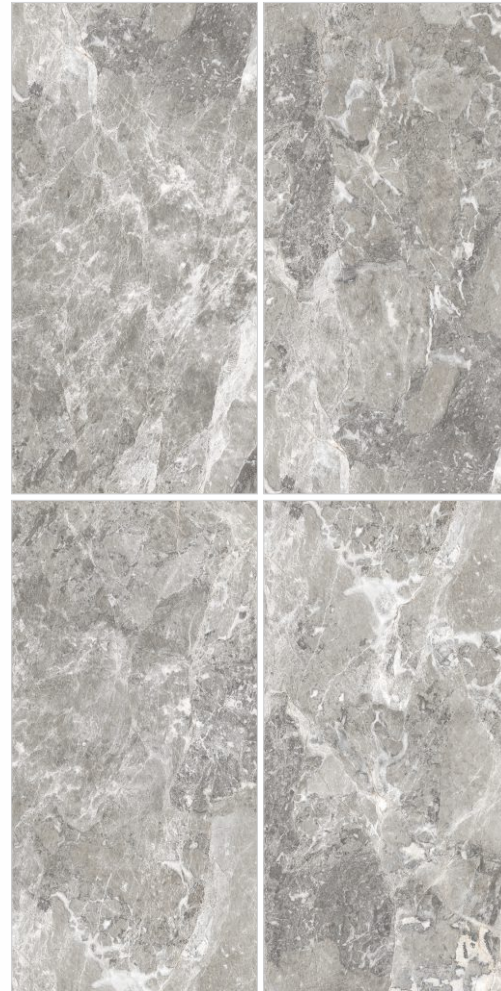

DRIFT EMPERADOR

Random - 4	Finish - HIGH GLOSS
Size - 80x160cm	Thickness - 9mm

HIGH GLOSS
LIGHT COLOR