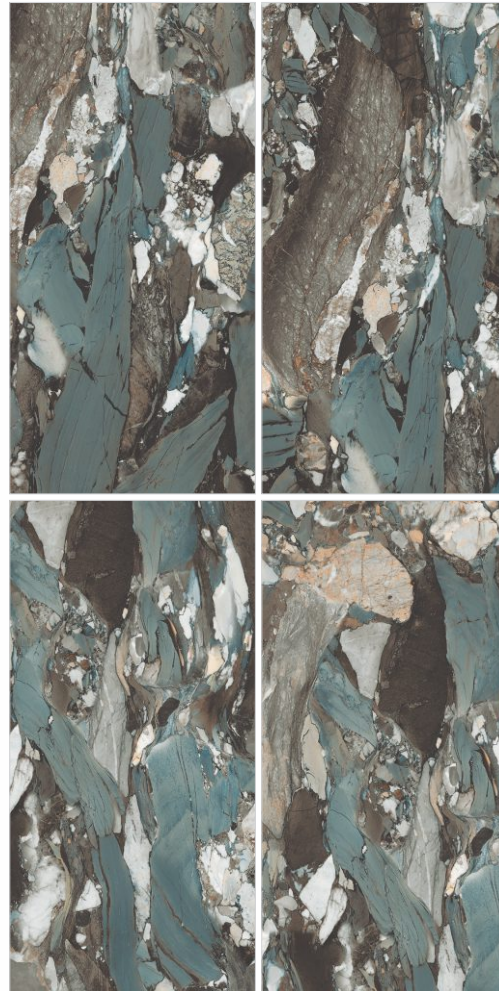

TOPAZ EARTH

Random - 4	Finish - HIGH GLOSS
Size - 80x160cm	Thickness - 9mm

HIGH GLOSS
DARK COLOR