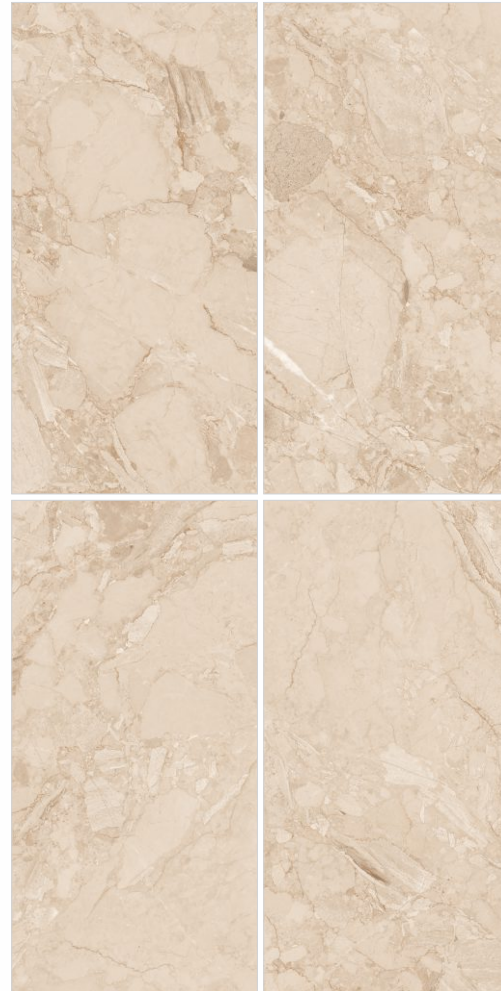

GLOBAL BEIGE

Random - 4	Finish - HIGH GLOSS
Size - 80x160cm	Thickness - 9mm

HIGH GLOSS
LIGHT COLOR