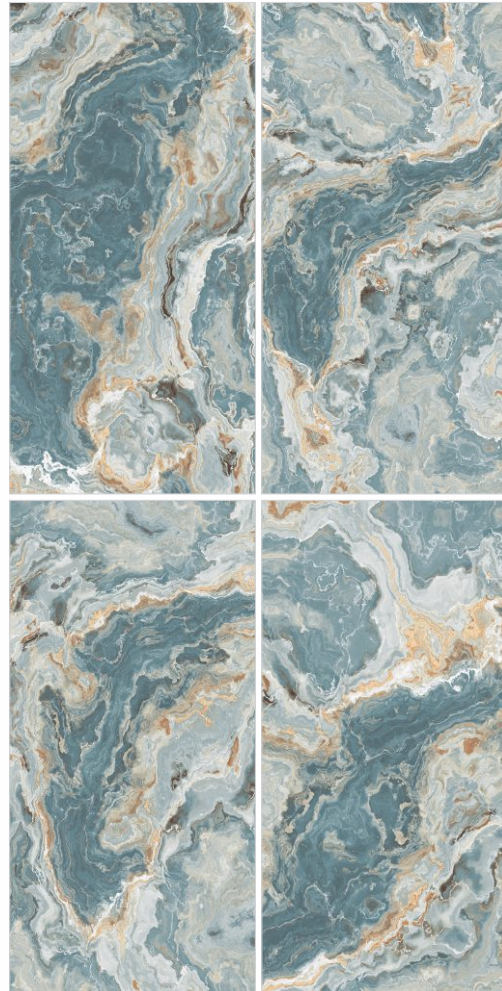

ONYX AURA

Random - 4	Finish - HIGH GLOSS
Size - 80x160cm	Thickness - 9mm

HIGH GLOSS
DARK COLOR