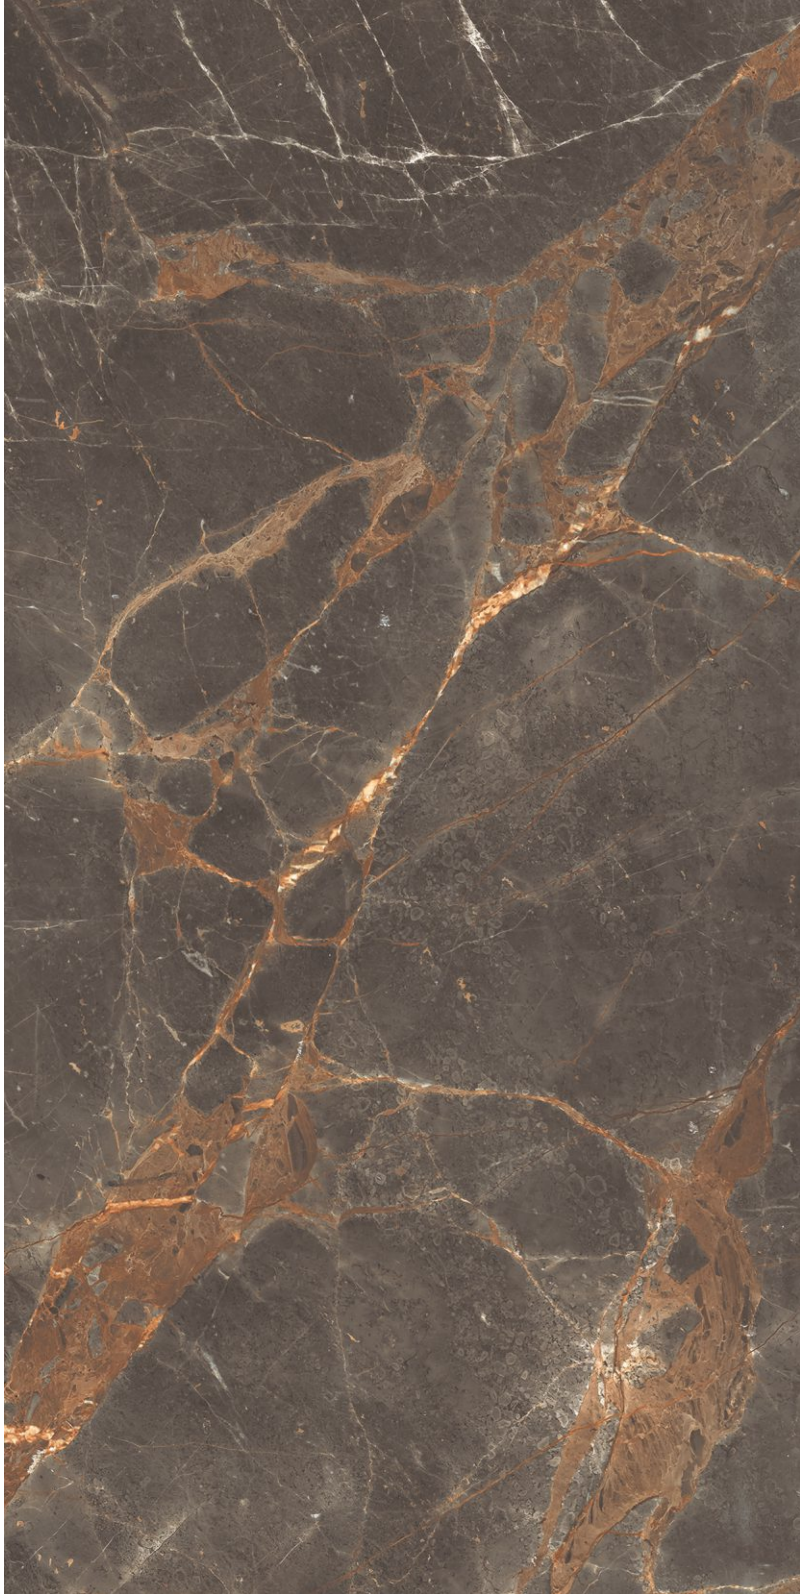

JULIET MOSS

Random - 6	Finish - HIGH GLOSS
Size - 80x160cm	Thickness - 9mm

HIGH GLOSS
DARK COLOR