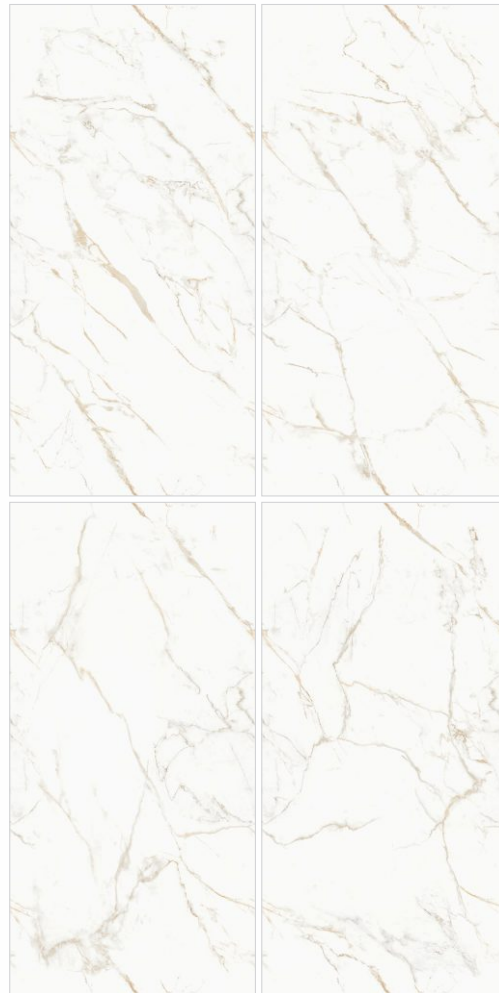

ENDLESS CALACATTA IBIZA

Random - 4	Finish - CARVING
Size - 80x160cm	Thickness - 9mm

ENDLESS
CARVING