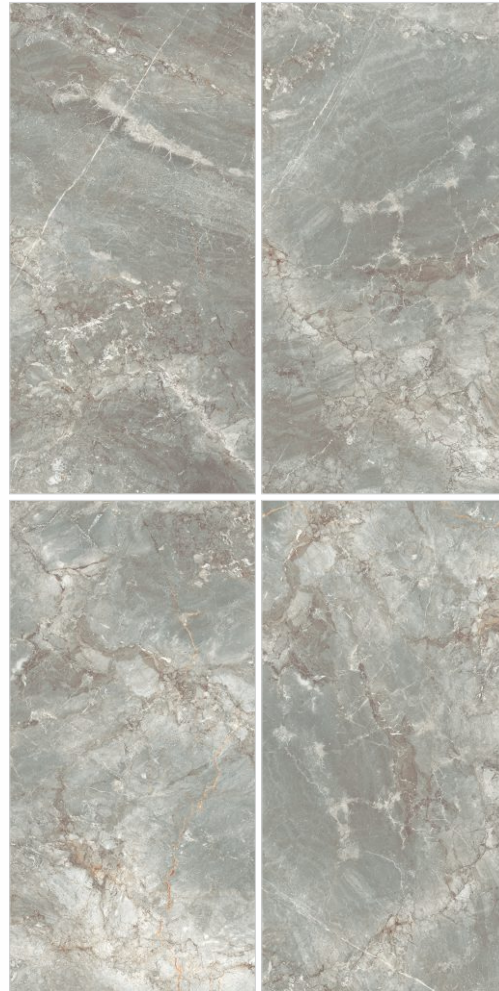

CONOR OLIVE

Random - 4	Finish - CARVING
Size - 80x160cm	Thickness - 9mm

CARVING