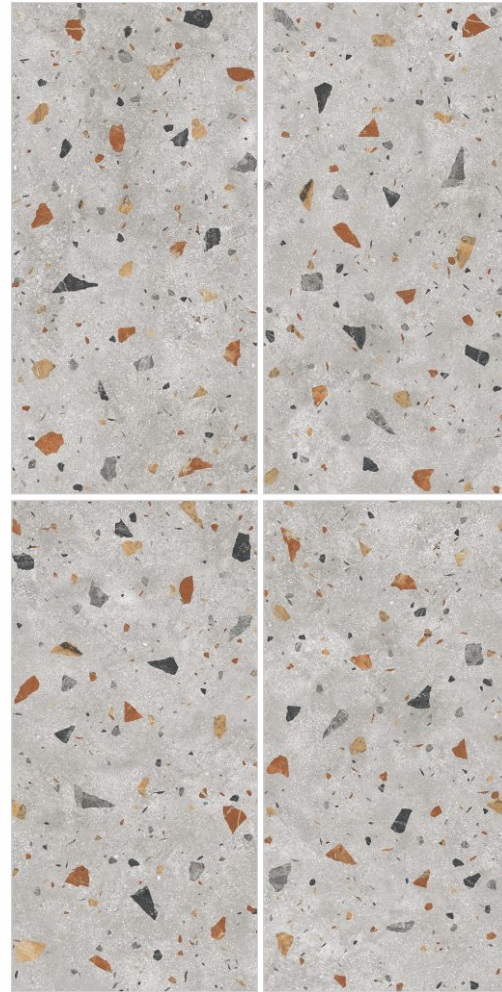

GRAVITY URBANO

Random - 4	Finish - GLOSSY INK
Size - 80x160cm	Thickness - 9mm

GLOSSY
INK