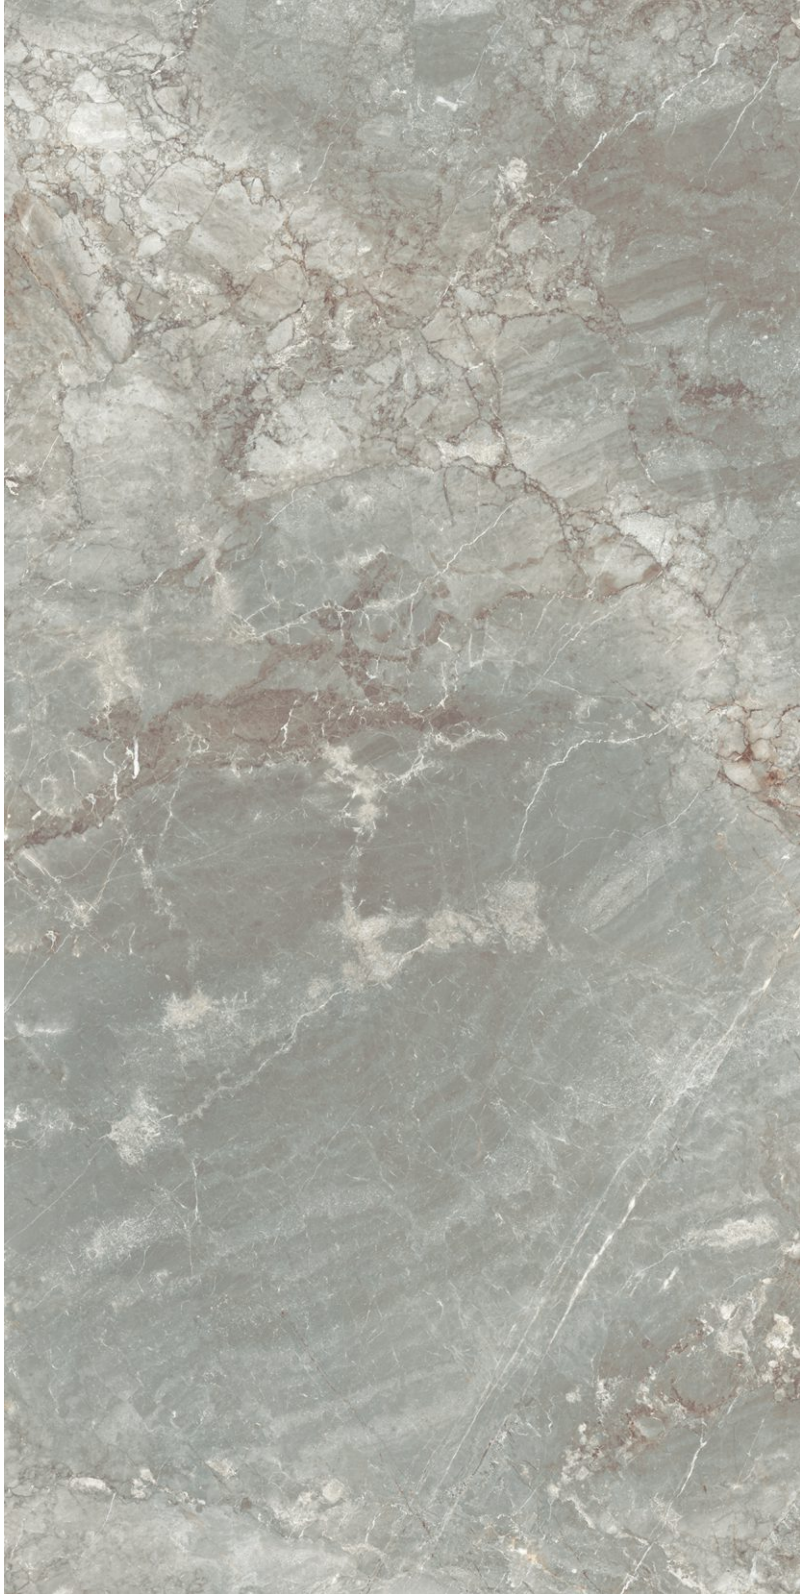

CONOR OLIVE

Random - 4	Finish - CARVING
Size - 80x160cm	Thickness - 9mm

CARVING