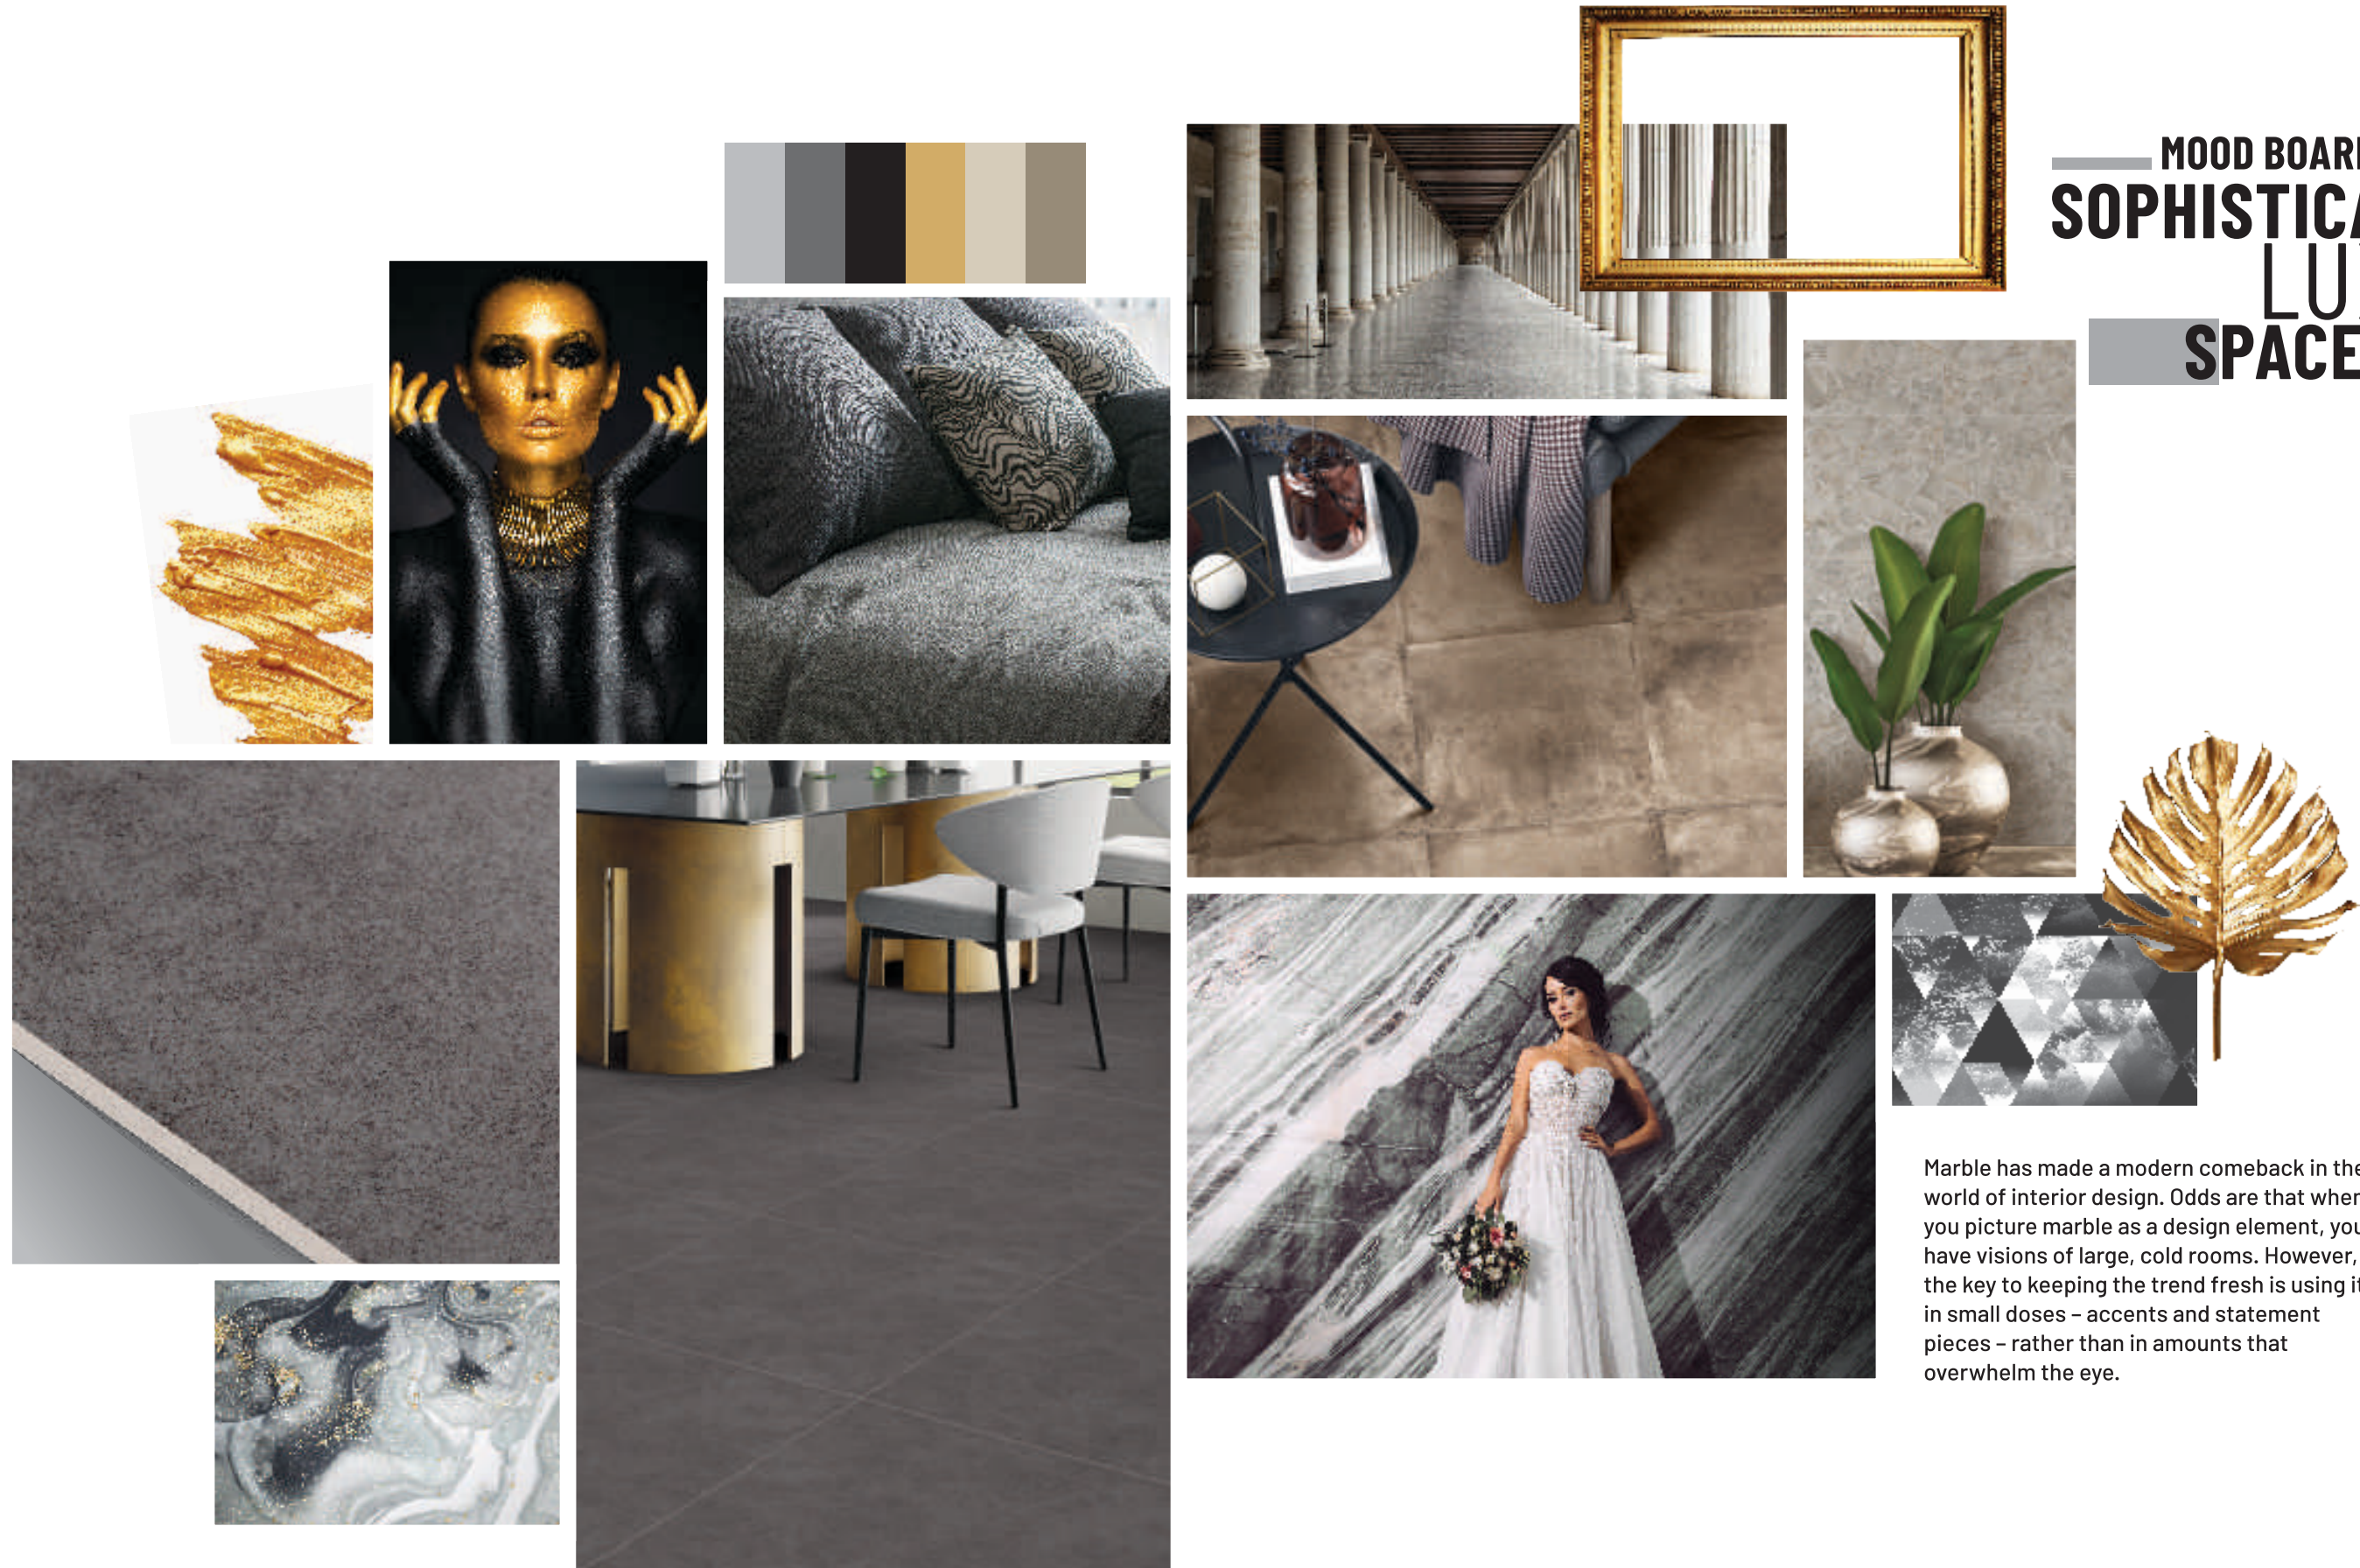

19.5x
120
cm

GLAZED
PORCELAIN TILES

Series:
WOODEN PLANKS

Thickness:
9 mm

600x600cm

GLAZED
PORCELAIN
TILES

MOOD BOARD FOR SOPHISTICATED & LUXURIOUS SPACE

Marble has made a modern comeback in the world of interior design. Odds are that when you picture marble as a design element, you have visions of large, cold rooms. However, the key to keeping the trend fresh is using it in small doses – accents and statement pieces – rather than in amounts that overwhelm the eye.