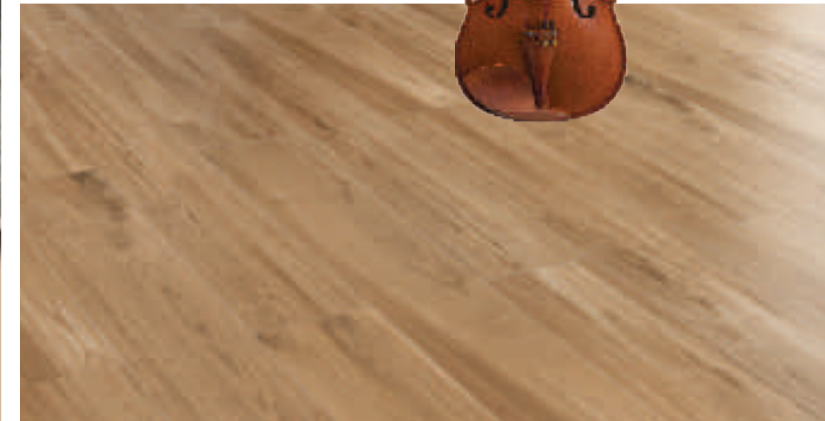

Finish:
MATT

Effect:
METALLIC

Thickness:
9 mm

19.5x120cm

GLAZED
PORCELAIN
TILES

MOOD BOARD FOR **ROUGH & TOUGH SPACE**

The look of the natural material is reinterpreted using the most advanced ceramic technology. Various sized micro-flakes reproduce the layering typically found in natural stones, while the slight shading makes every piece unique.