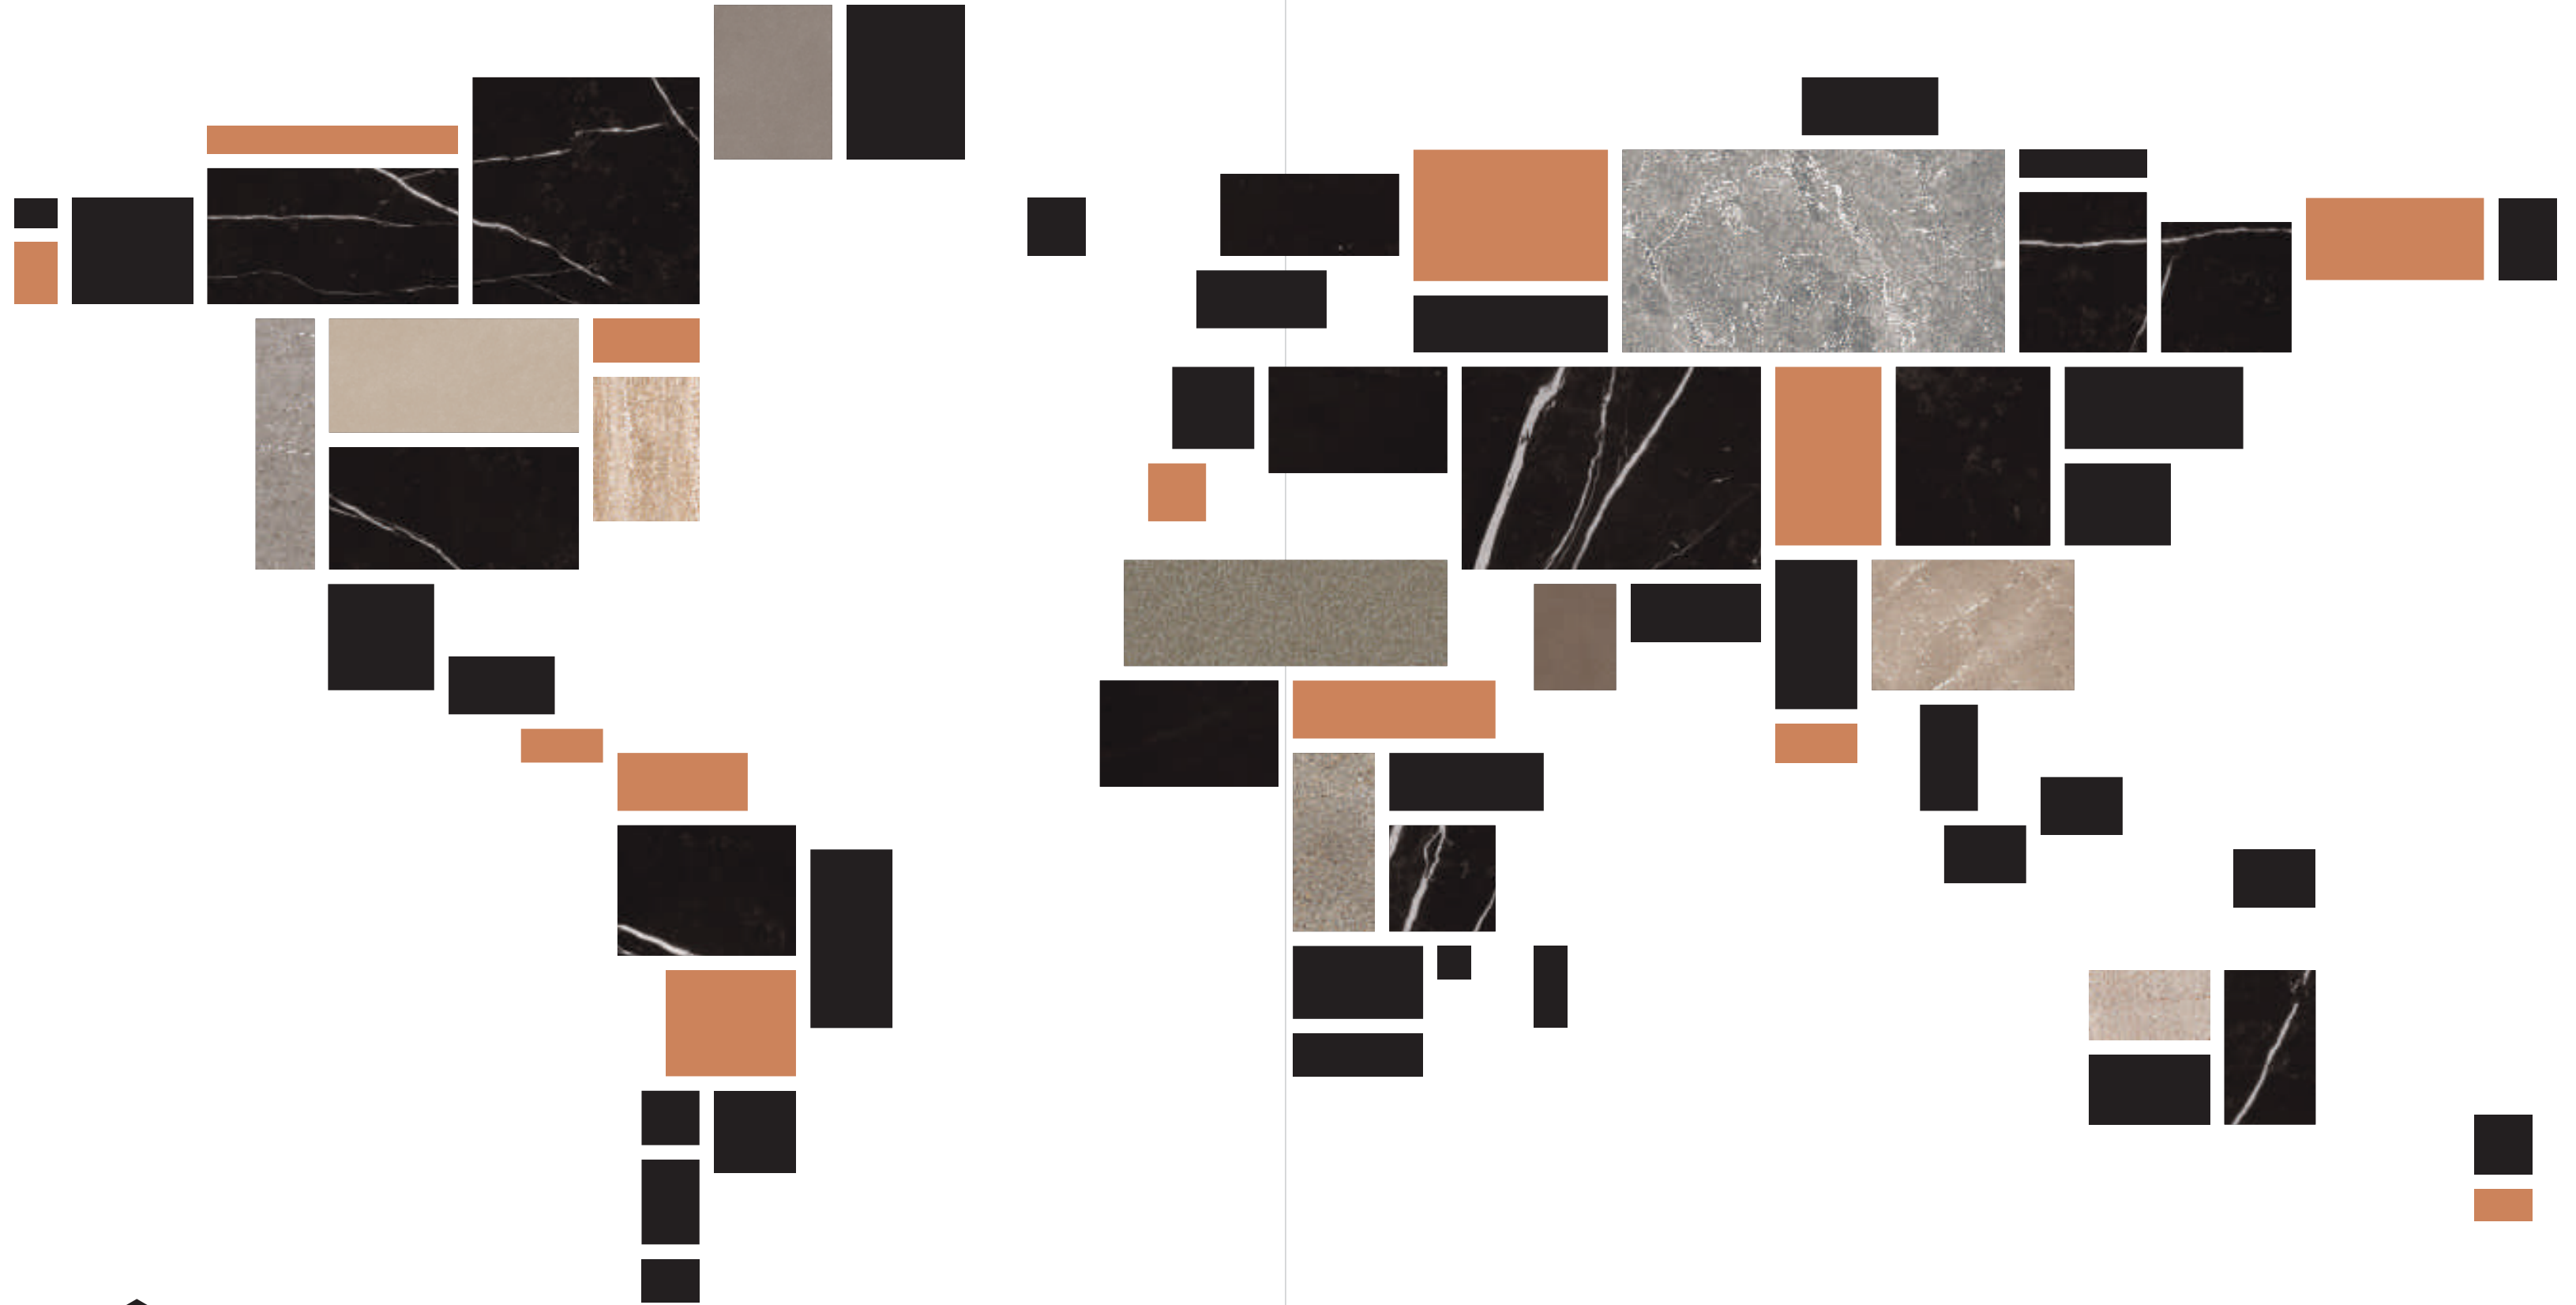

Globalization is bringing people of the East and West closer. People get inspired from what and who they see online and this goes beyond whatever culture they are living in. Culture Fusion brings together a diverse mix of cultural references. Red-based earthy tones and spicy yellows are at the heart of this trend. Blending of cultural references drives a vibrant and rebellious direction that takes combinations from various cultures into a fresh,

unexpected remix. The Company carries the vision to cater world class porcelain tiles and manufactures superior quality tiles with a sharp market visualization. The company with its track record of many successful years as a leading ceramic company is capable to design and manufacture most modern tiles in this competitive market. The company has a huge production capacity which falls in line with high European standards.