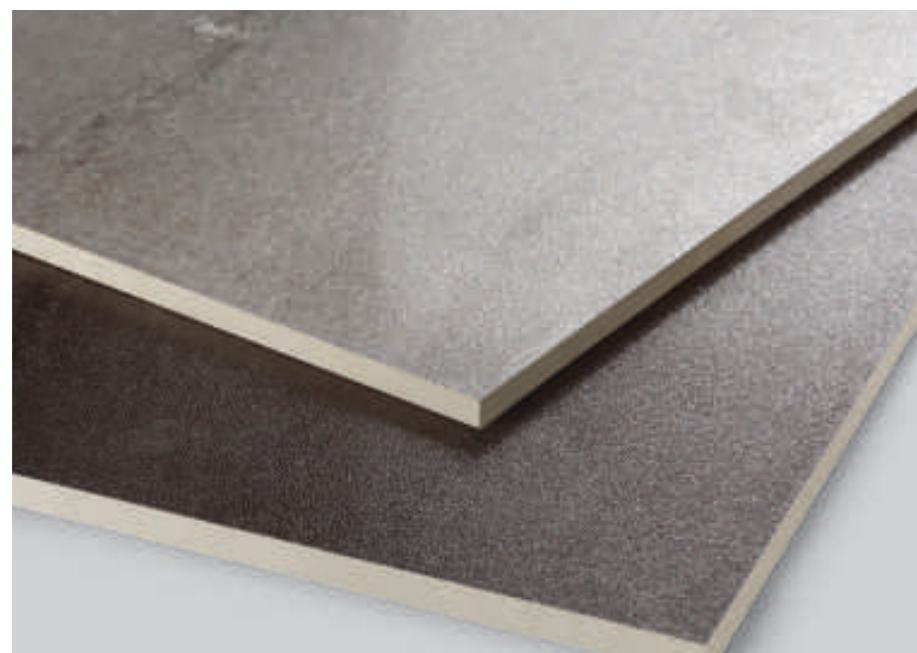

MOOD BOARD FOR COOL & CALM SPACE

Neutral Gray is the color that pulls the Fall palette together. The undertone of this neutral hue is not particularly warm or cool which makes it an even more versatile shade to play with. It is safe, familiar and timeless. A classic that will never go out of fashion.