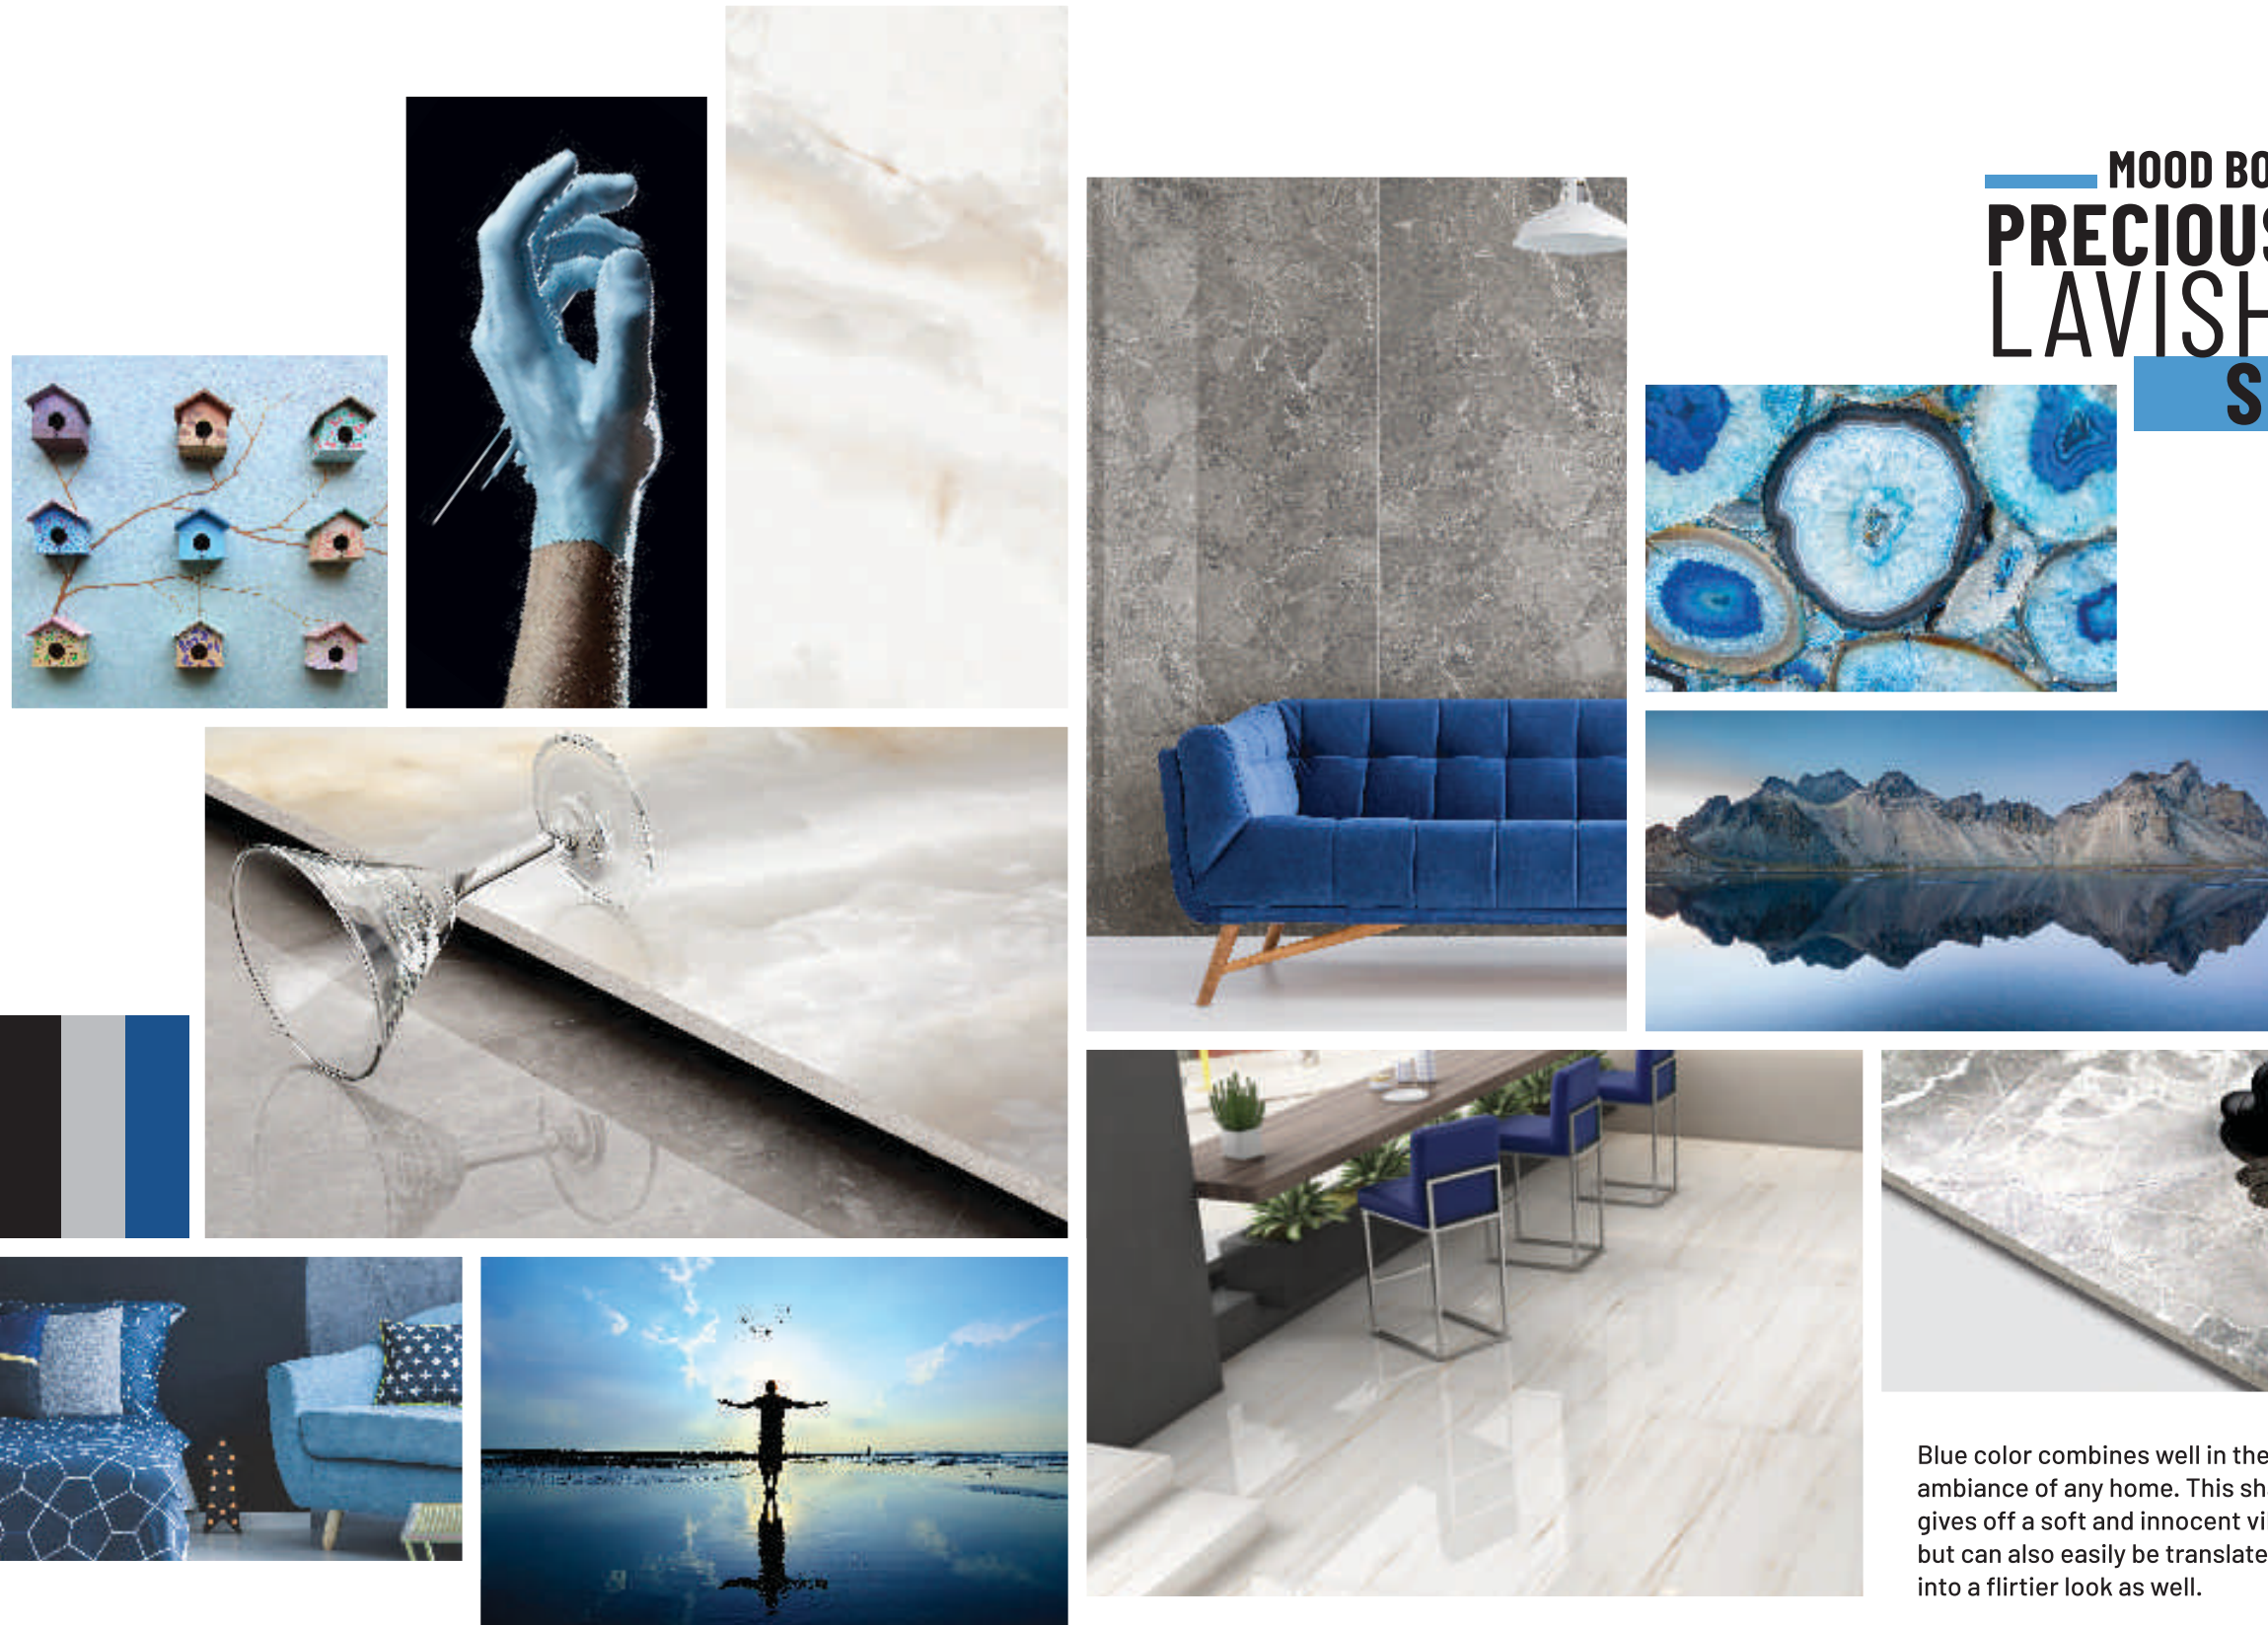

POLISHED

FINISH

60x120cm
GLAZED PORCELAIN TILES

MOOD BOARD FOR PRECIOUS & LAVISH SPACE

Blue color combines well in the
ambiance of any home. This shade
gives off a soft and innocent vibe,
but can also easily be translated
into a flirtier look as well.