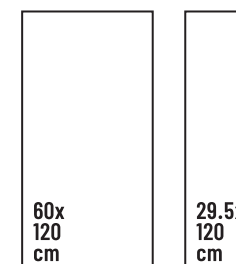

ETERNITY ASH GRANDE

ETERNITY ASH STEP

ROYALE KOTA GRANDE

■ R - 3

Floor
ETERNITY ASH GRANDE
60x120cm

Mood board shades

Body type: COLORBODY	GLAZED PORCELAIN TILES	Finish: MATT	Thickness: 9 mm	60
--------------------------------	-----------------------------------	------------------------	---------------------------	----