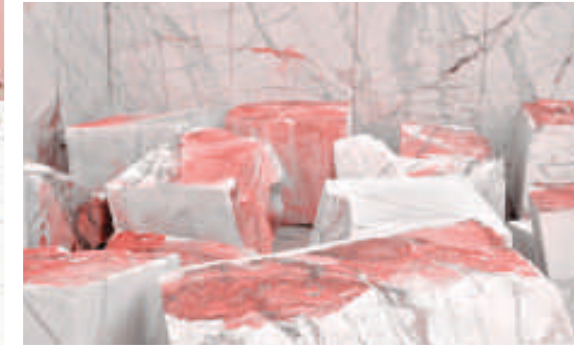

MOOD BOARD FOR STYLIZED & FANCY SPACE