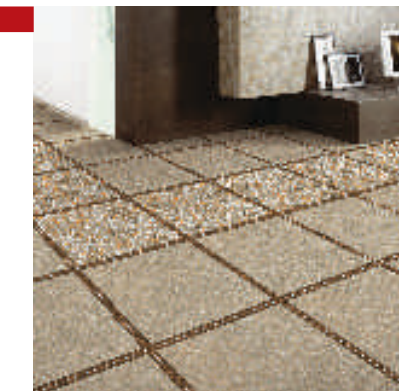

WALL TILES

HEXAGON
25x75cm
30x60cm
30x80cm

FLOOR TILES

39.7x39.7cm
30x30cm