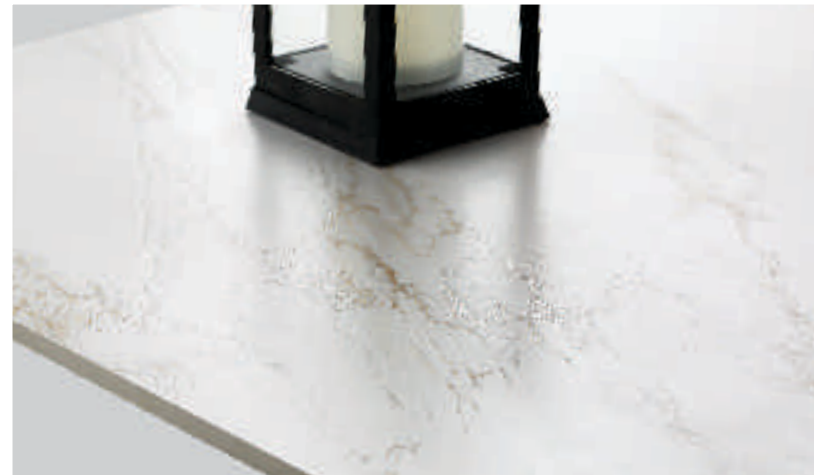

MOOD BOARD FOR STYLIZED & FANCY SPACE