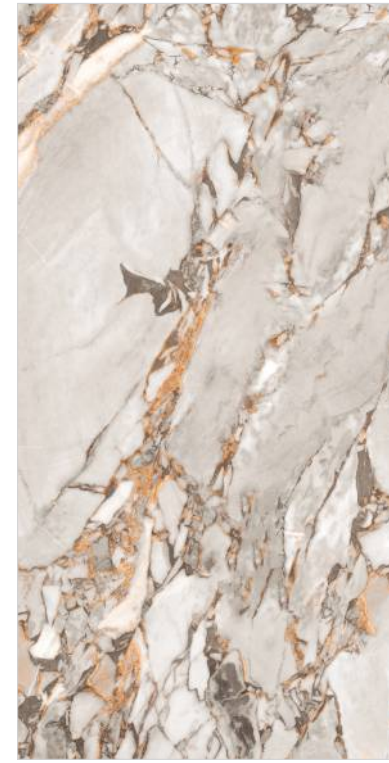

THUNDER SMOKE GRANDE

4 RANDOM

SAREEN

SAREEN COLIN GREY GRANDE

3 RANDOM

800x1600mm - GYT/PGVT

ORACLE

ORACLE GREY GRANDE