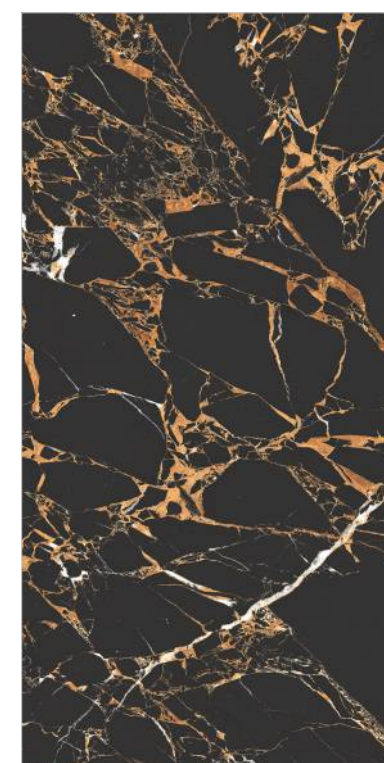

RANDOM

$\frac{1}{7}$  9mm  
Thickness

800x1600mm  
POLISH TILE

KENYA COFFEE GRANDE

3 RANDOM

PULPIS COFFEE GRANDE

4 RANDOM

B  
L  
A  
C  
K