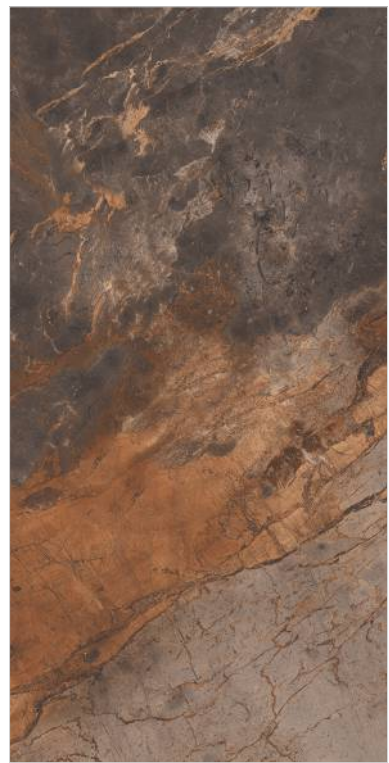

UKRAINE

UKRAINE FIRE GRANDE