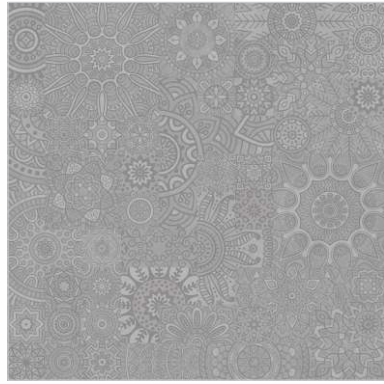

MANDALA SILVER
GLITTER