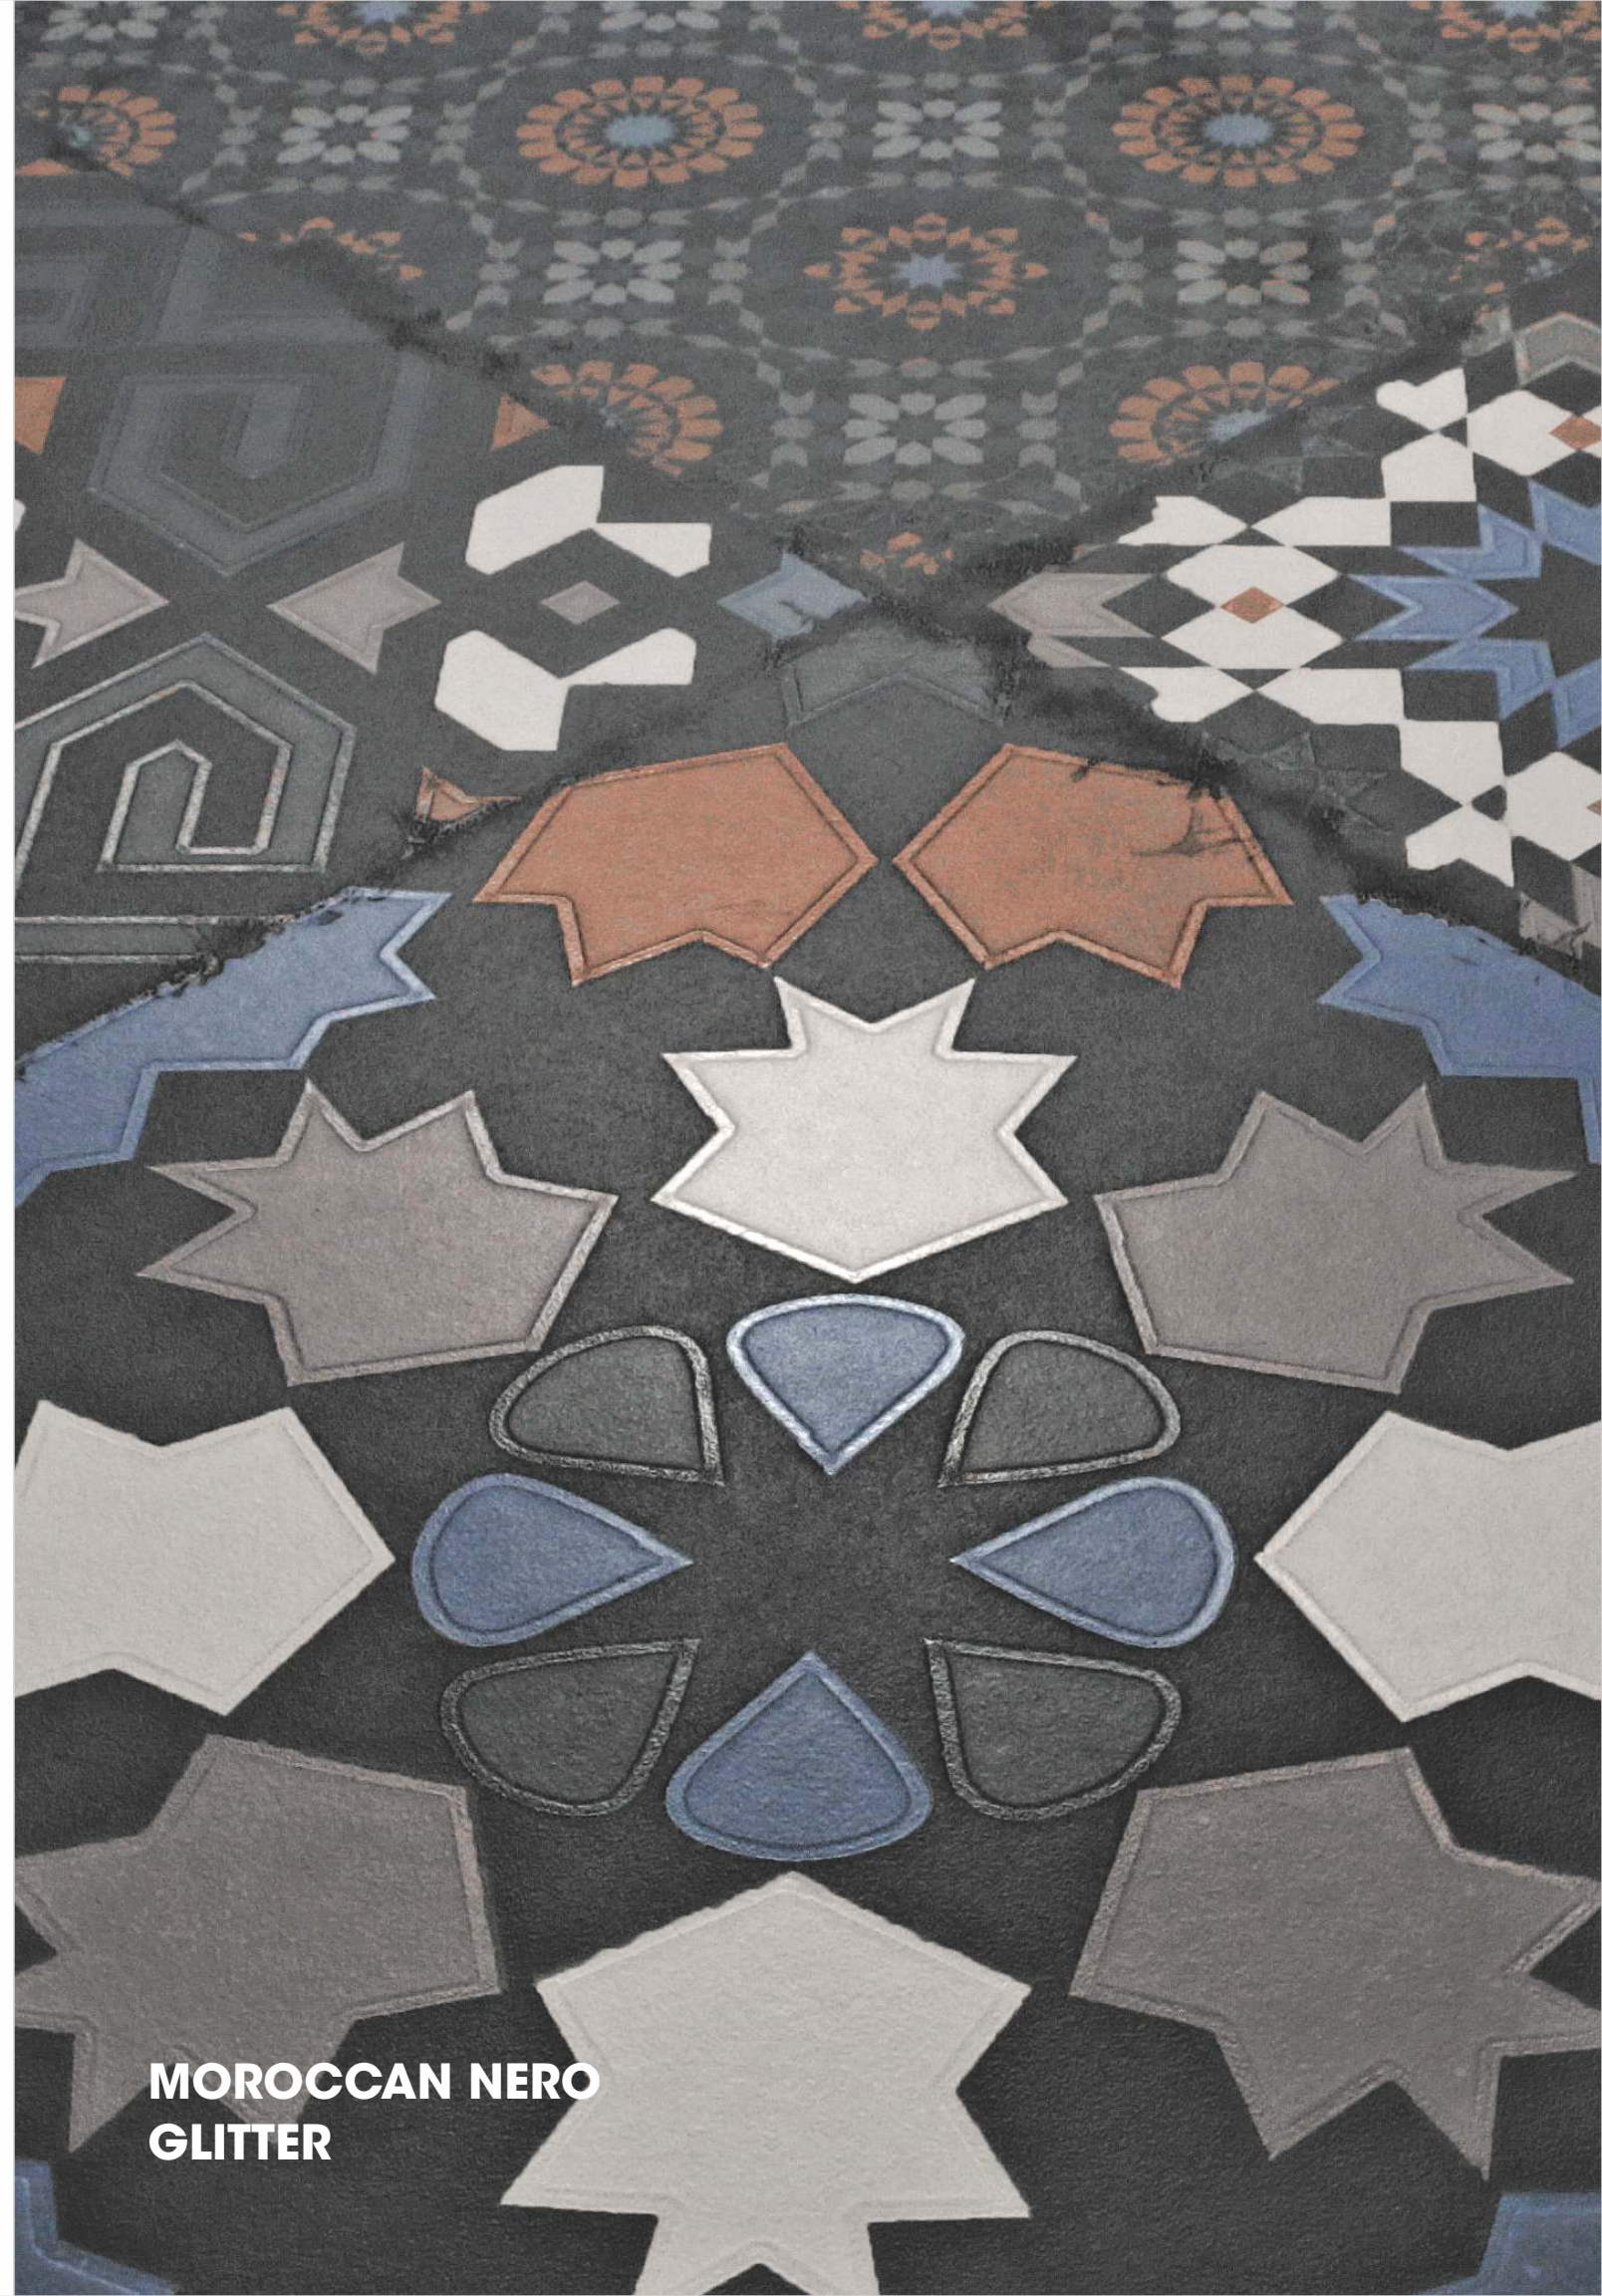

**MOROCCAN NERO
GLITTER**