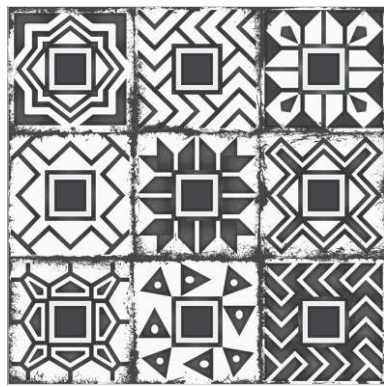

ATTIKO
COLLECTION

60x
60cm

Rustic Carving
Decor

CAFÉ ARTE

R-4

CAFÉ
ARTE