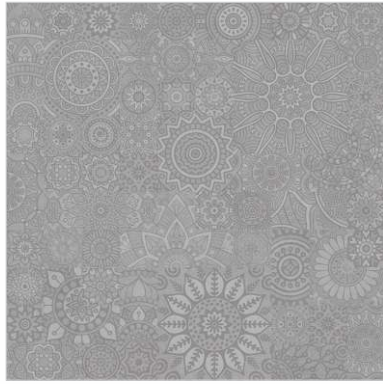

MANDALA SILVER
GLITTER