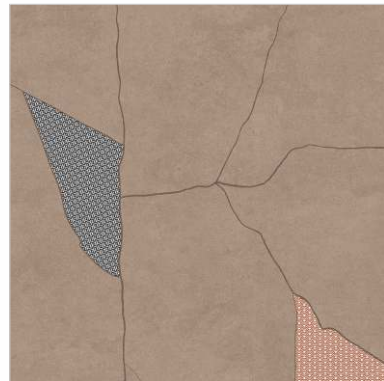

TOKYO COPPER ARTE

60x60cm

Rustic Carving Decor

TOKYO COPPER ARTE

ELEMENTI COPPER  
(Matt)

R - 8

R - 8

**TOKYO COPPER  
ARTE**