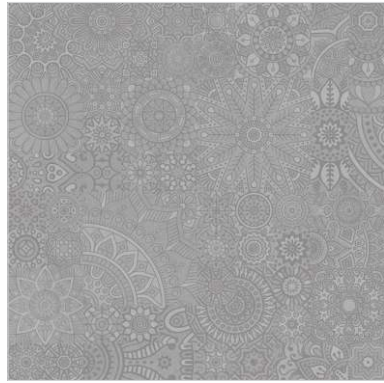

MANDALA SILVER
GLITTER