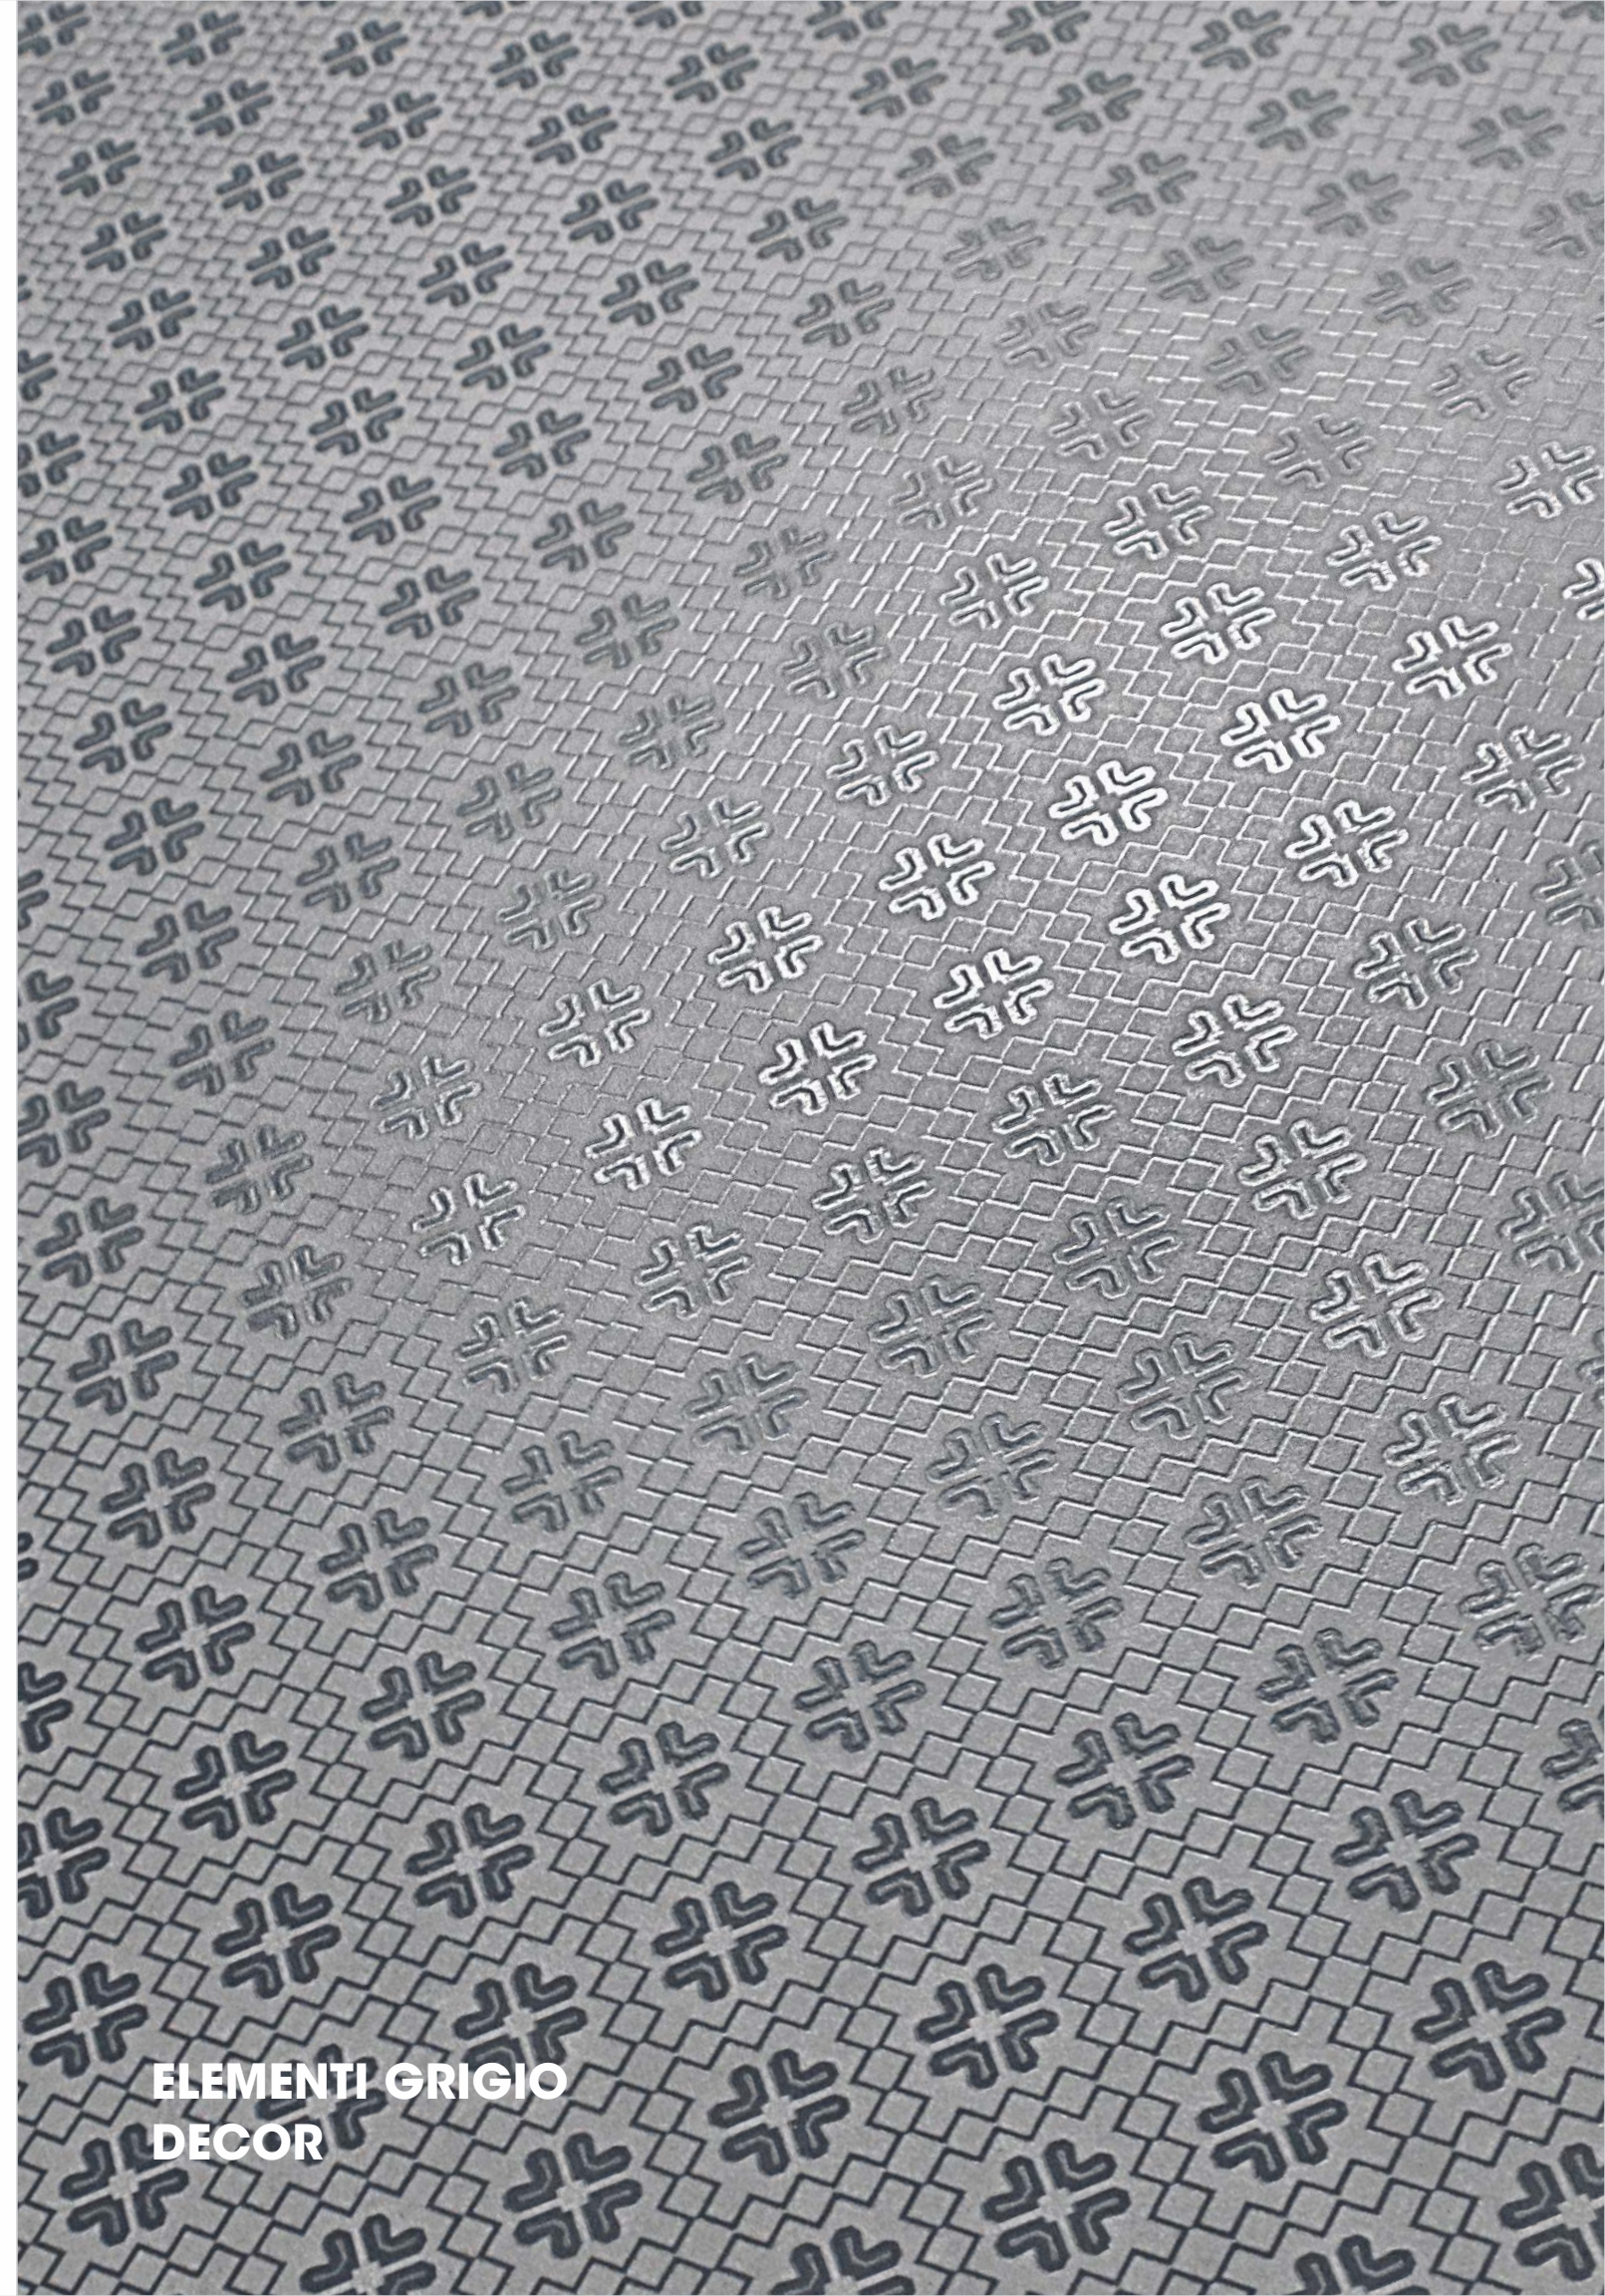

60x60cm  
Rustic Carving Decor

Floor

ELEMENTI GRIGIO DECOR

60x60cm  
Rustic Carving Decor

ELEMENTI GRIGIO DECOR

R - 10

ELEMENTI SILVER  
(Matt)

R - 8