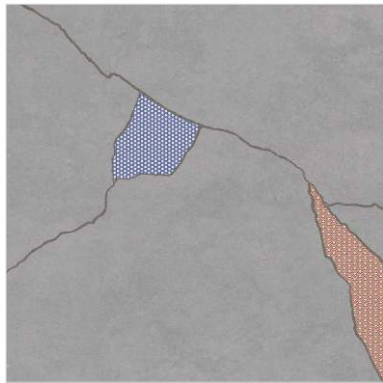

TOKYO SILVER
ARTE