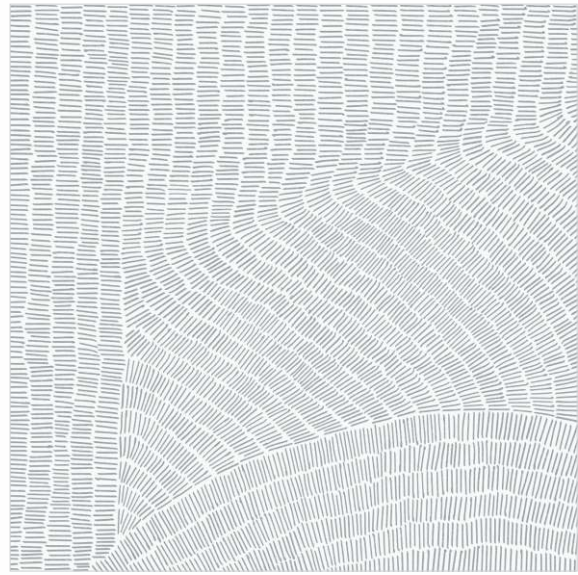

**FOSSIL ROSE GOLD  
ARTE**

**ATTIKO**  
COLLECTION

60x  
60cm

Rustic Carving  
Decor

FOSSIL SILVER ARTE

R - 3

**FOSSIL SILVER  
ARTE**

**ATTIKO**  
COLLECTION