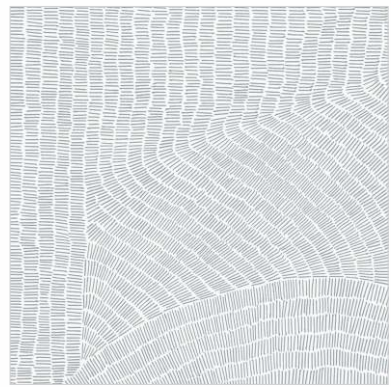

**FOSSIL ROSE GOLD  
ARTE**

**ATTIKO**  
COLLECTION

60x  
60cm

Rustic Carving  
Decor

FOSSIL SILVER ARTE

R - 3

**FOSSIL SILVER  
ARTE**

**ATTIKO**  
COLLECTION