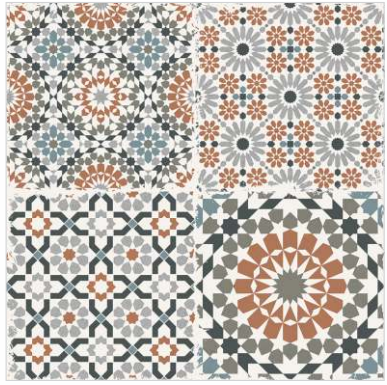

MOROCCAN BIANCO
GLITTER