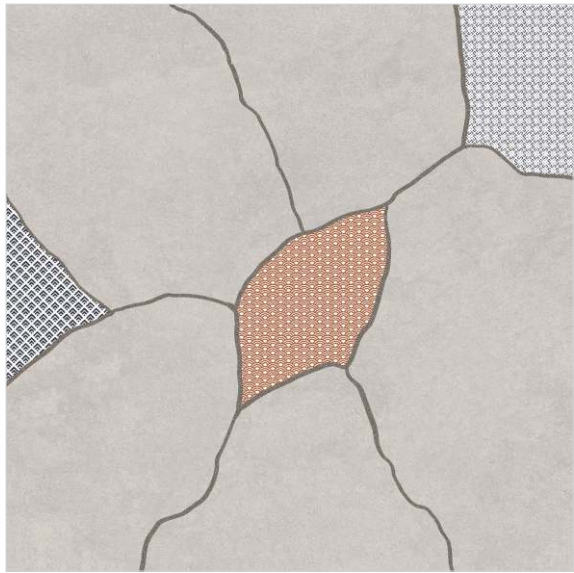

TOKYO BIANCO ARTE

R - 8