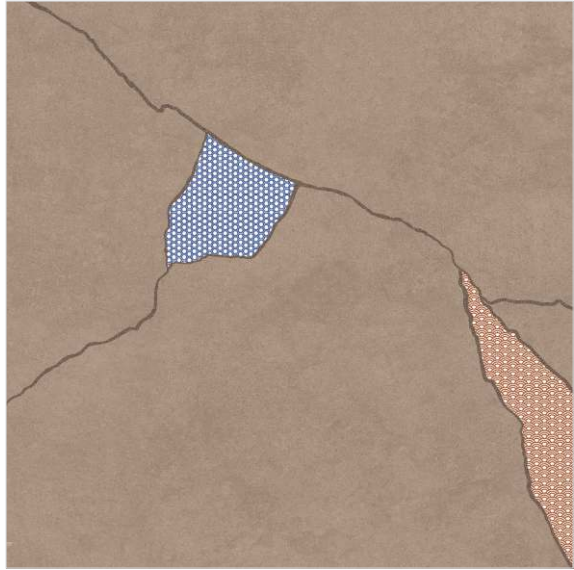

TOKYO COPPER ARTE