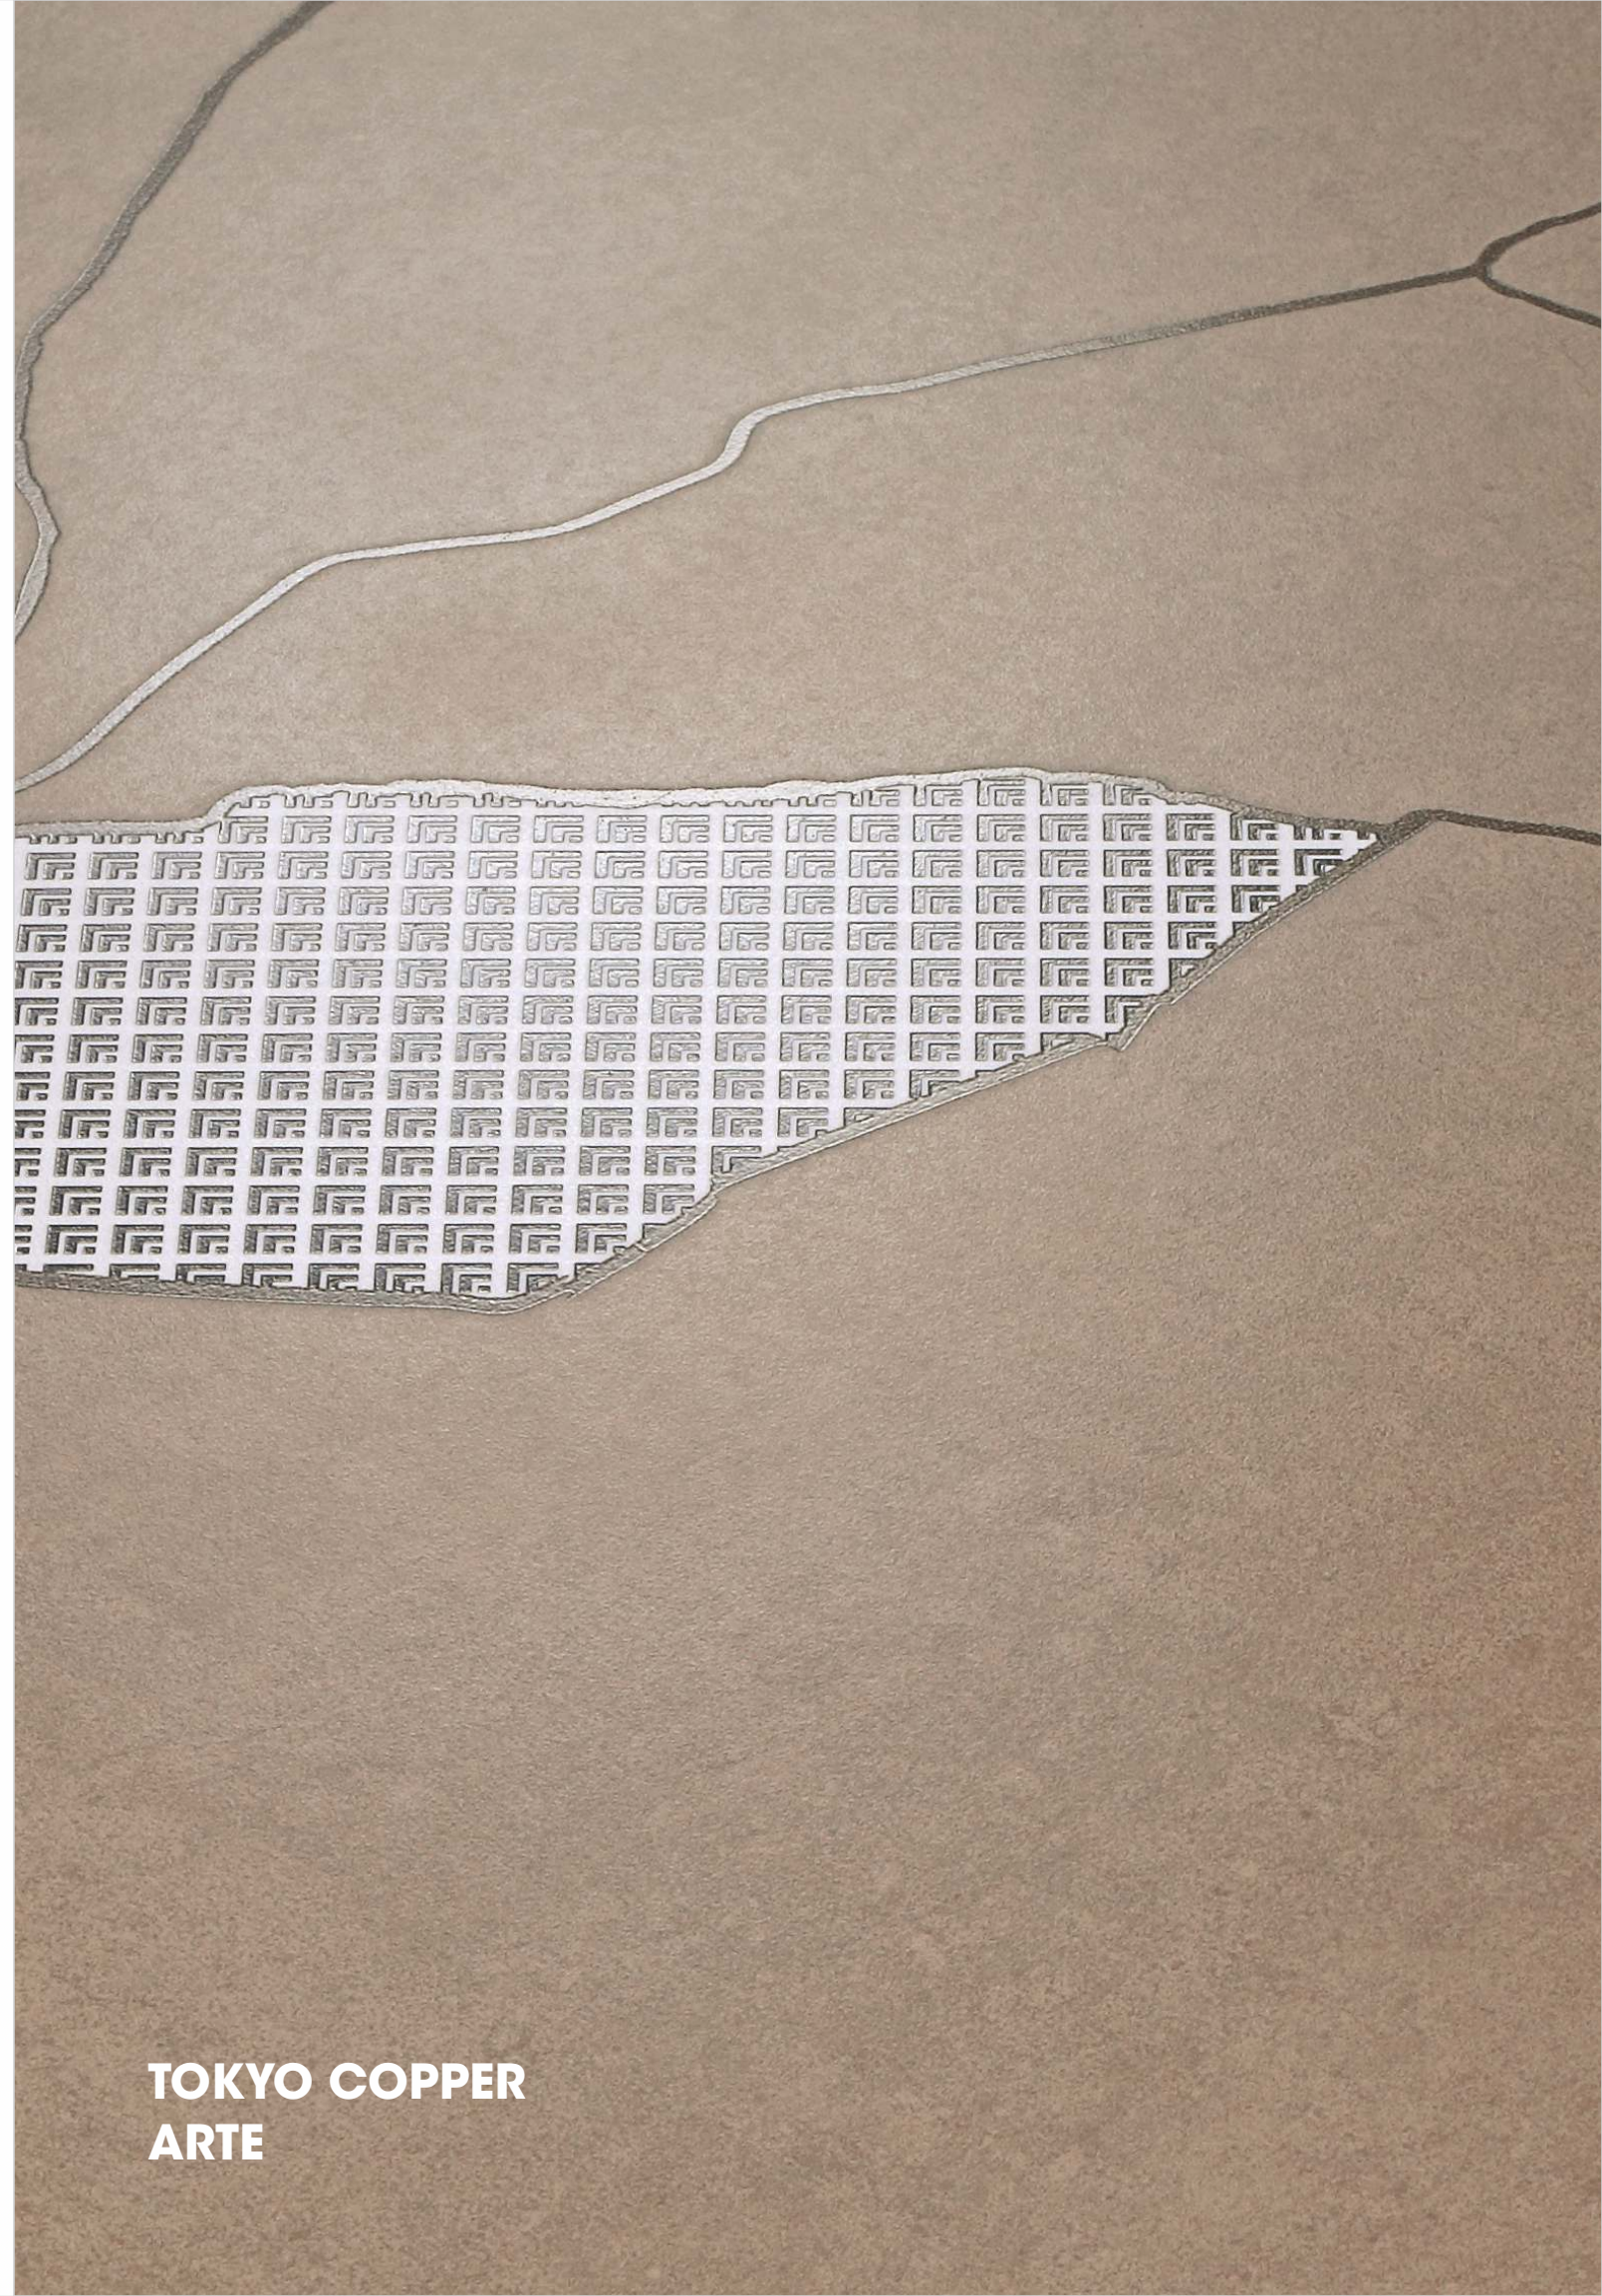

TOKYO COPPER ARTE

60x60cm

Rustic Carving Decor

TOKYO COPPER ARTE

ELEMENTI COPPER  
(Matt)

R - 8

R - 8

**TOKYO COPPER  
ARTE**