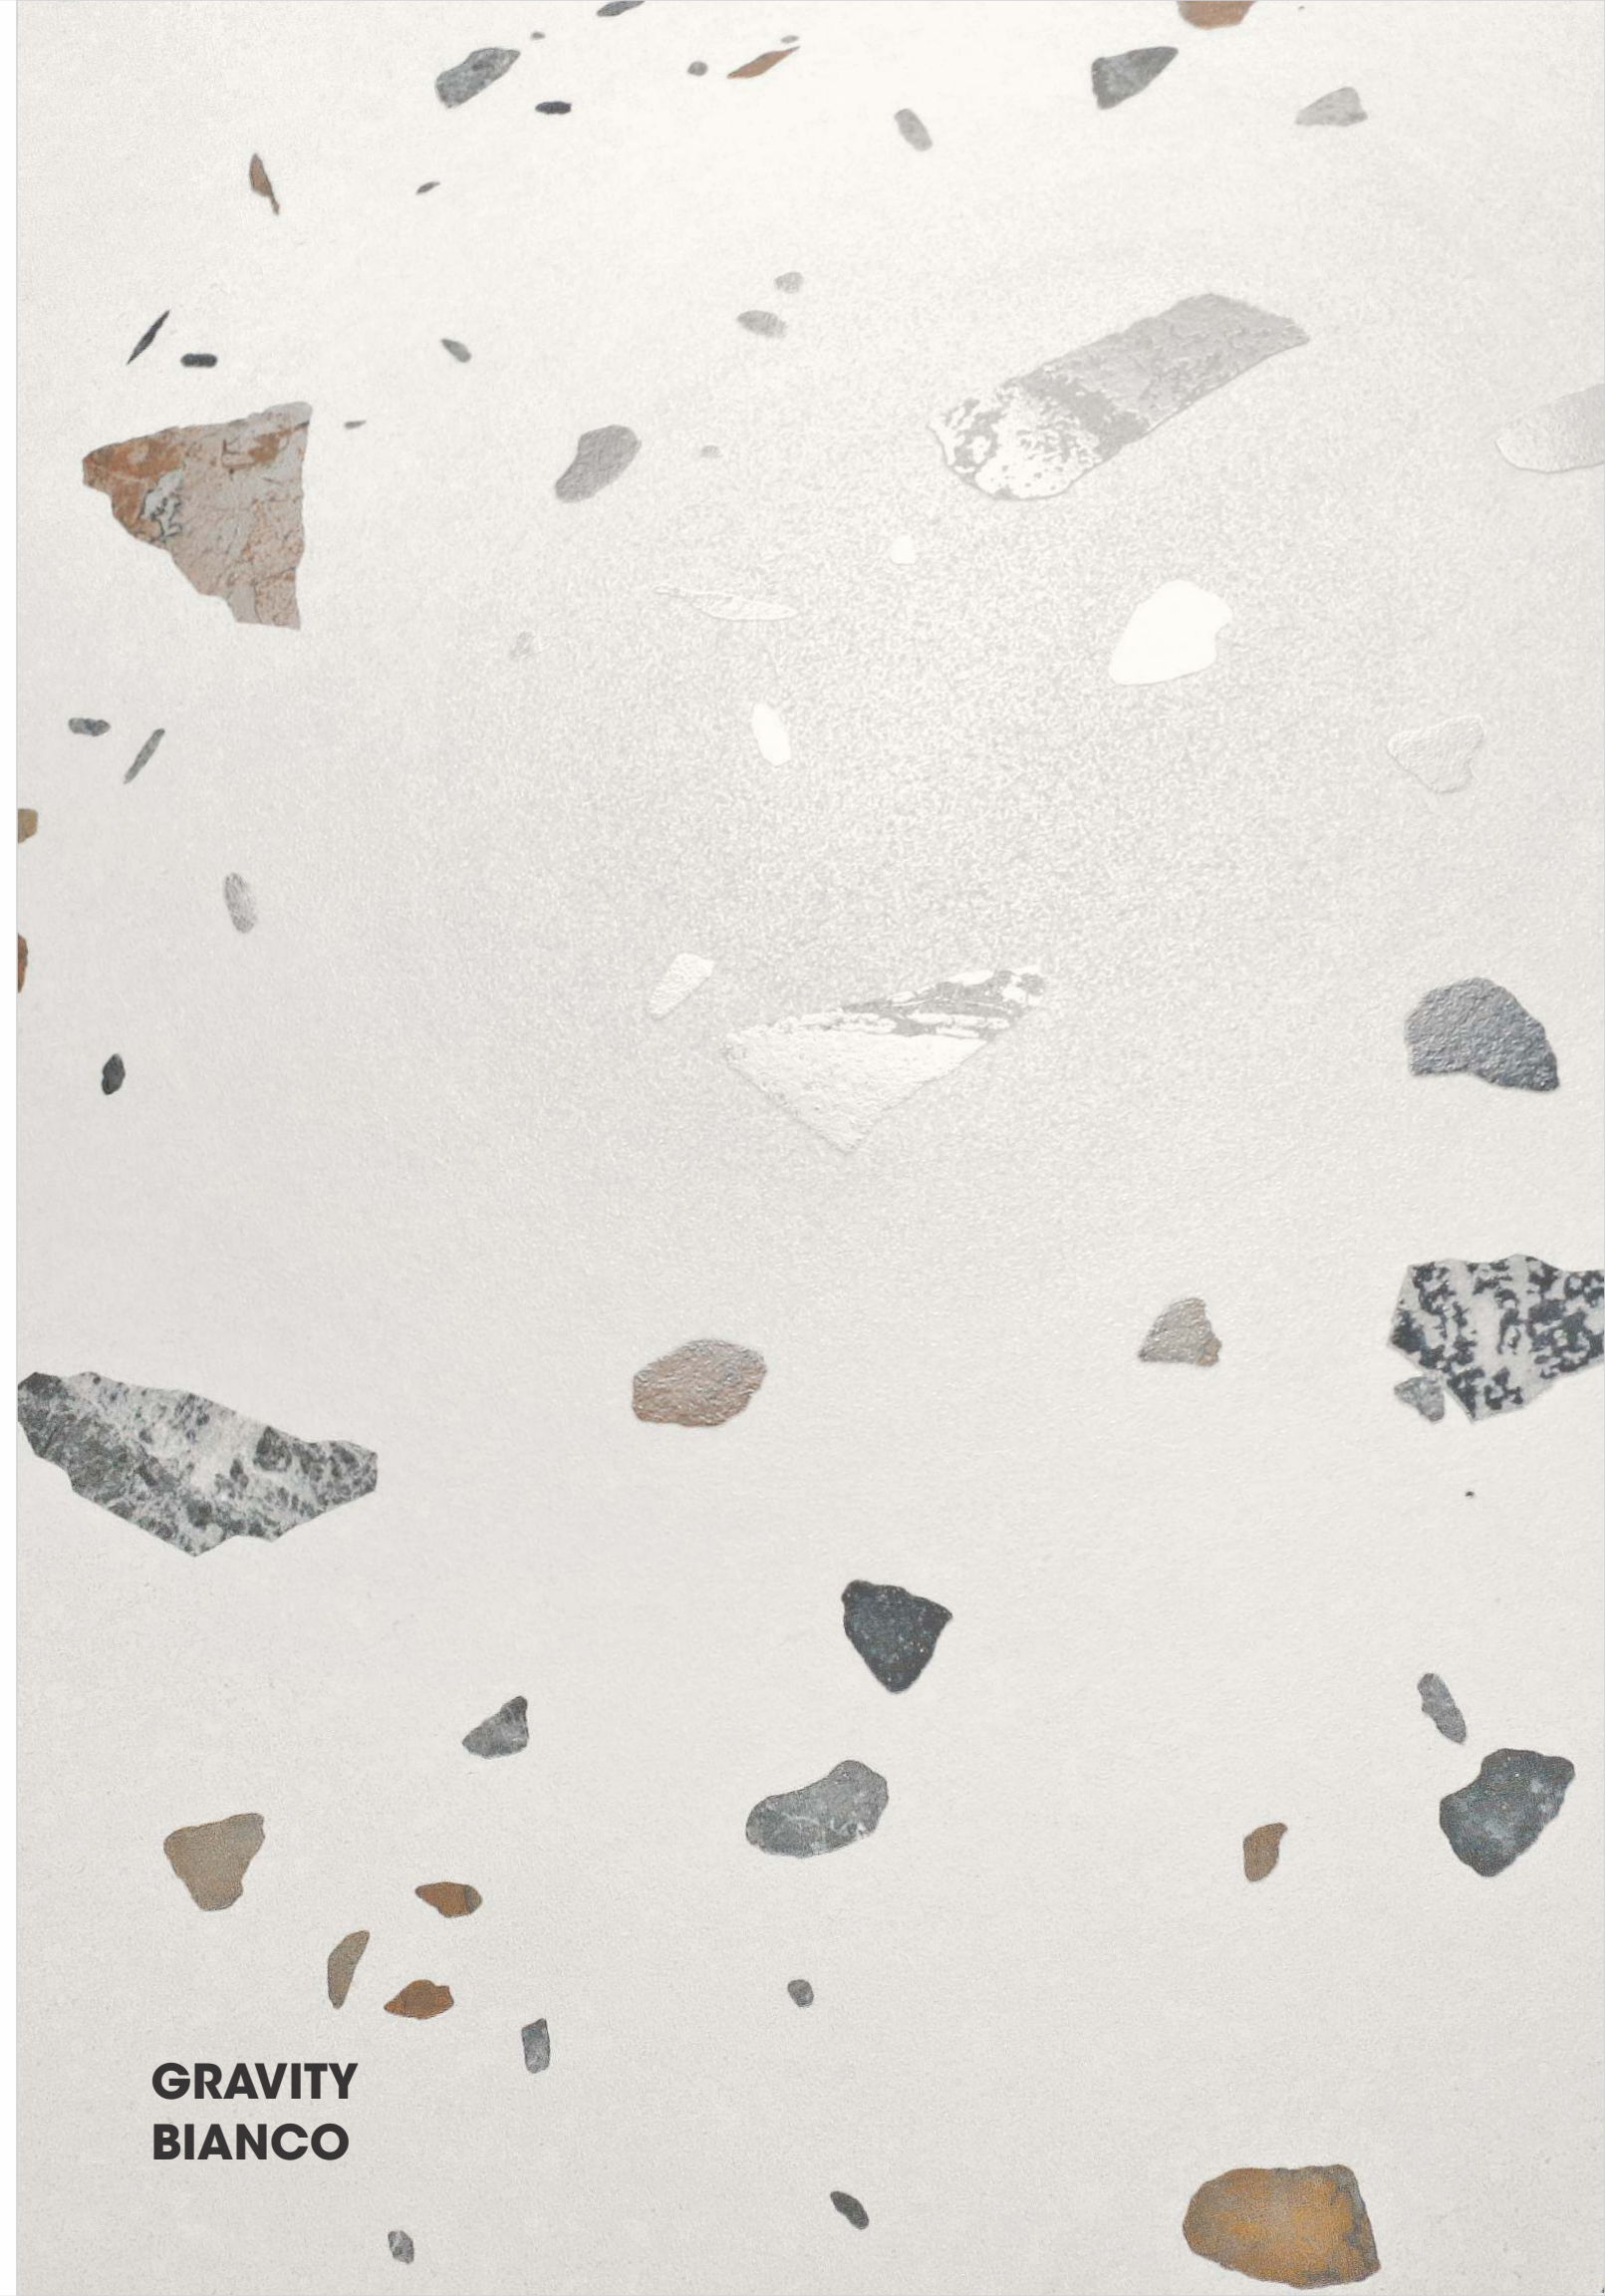

**CARRARA  
MILANO**

**ATTIKO**  
COLLECTION

60x  
60cm

Rustic Carving  
Surface

GRAVITY BIANCO

R-8

**GRAVITY  
BIANCO**

**BOTTOCHINO GLITTER**