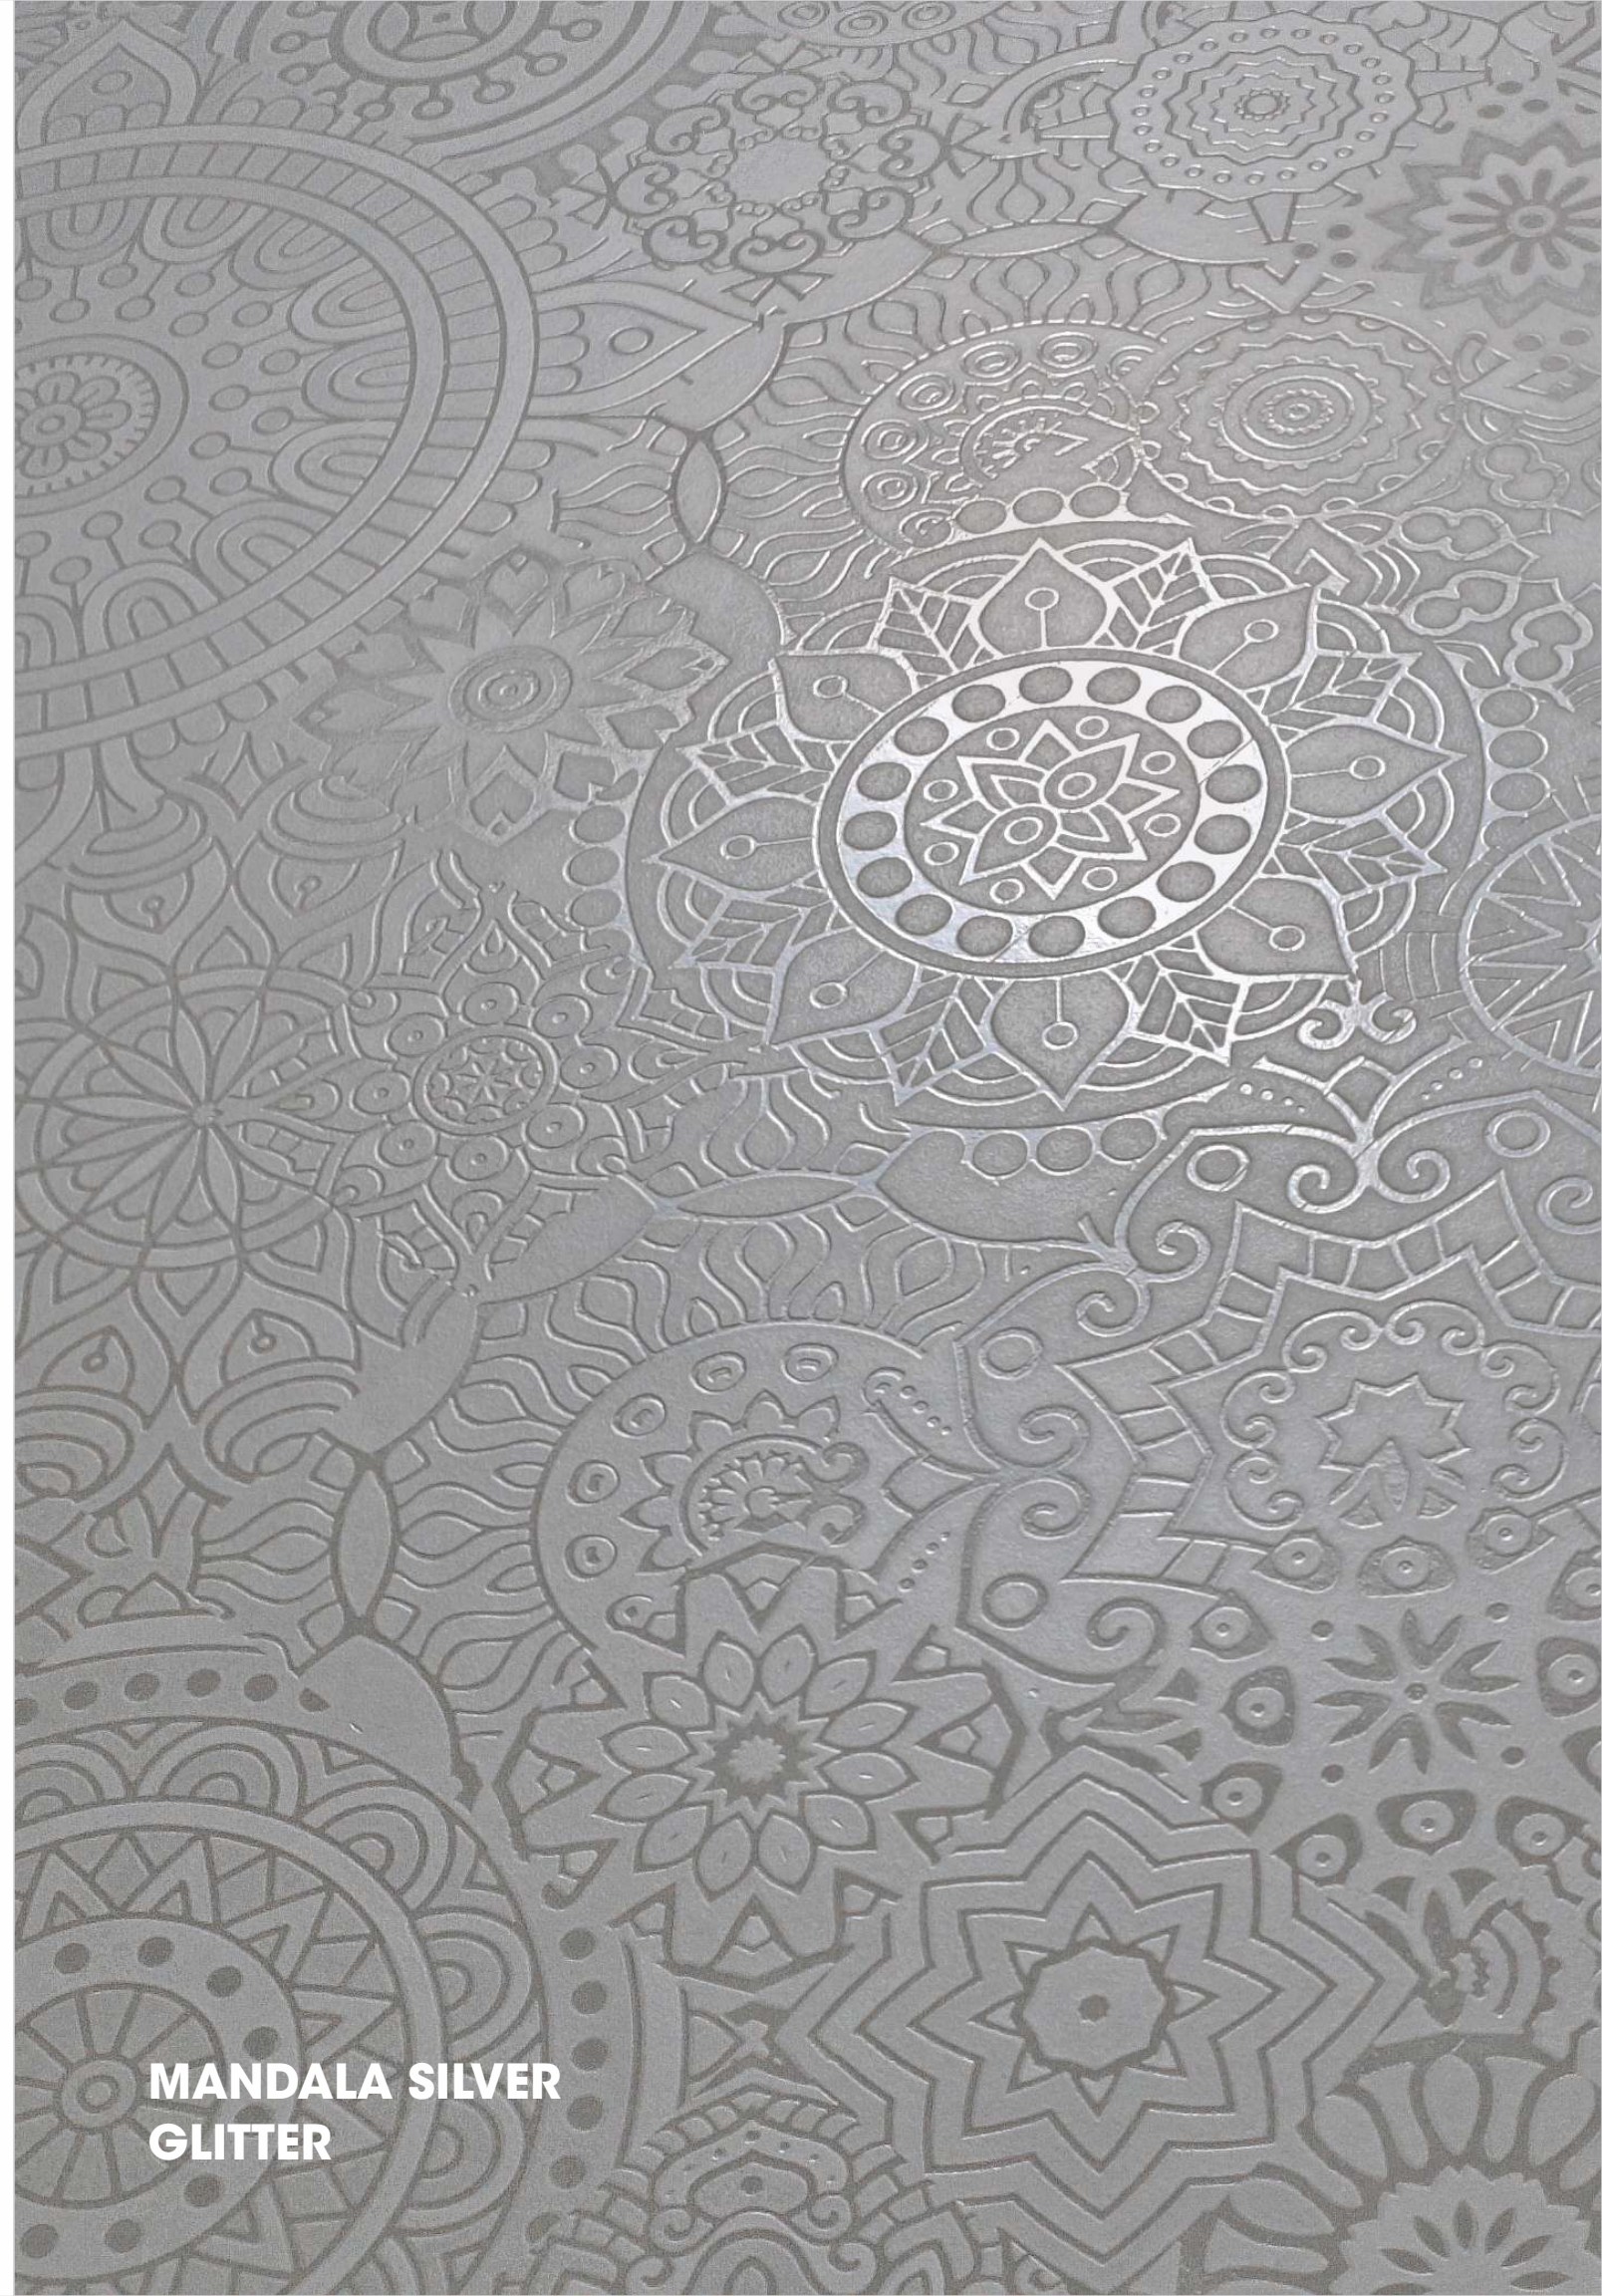

MANDALA SILVER
GLITTER