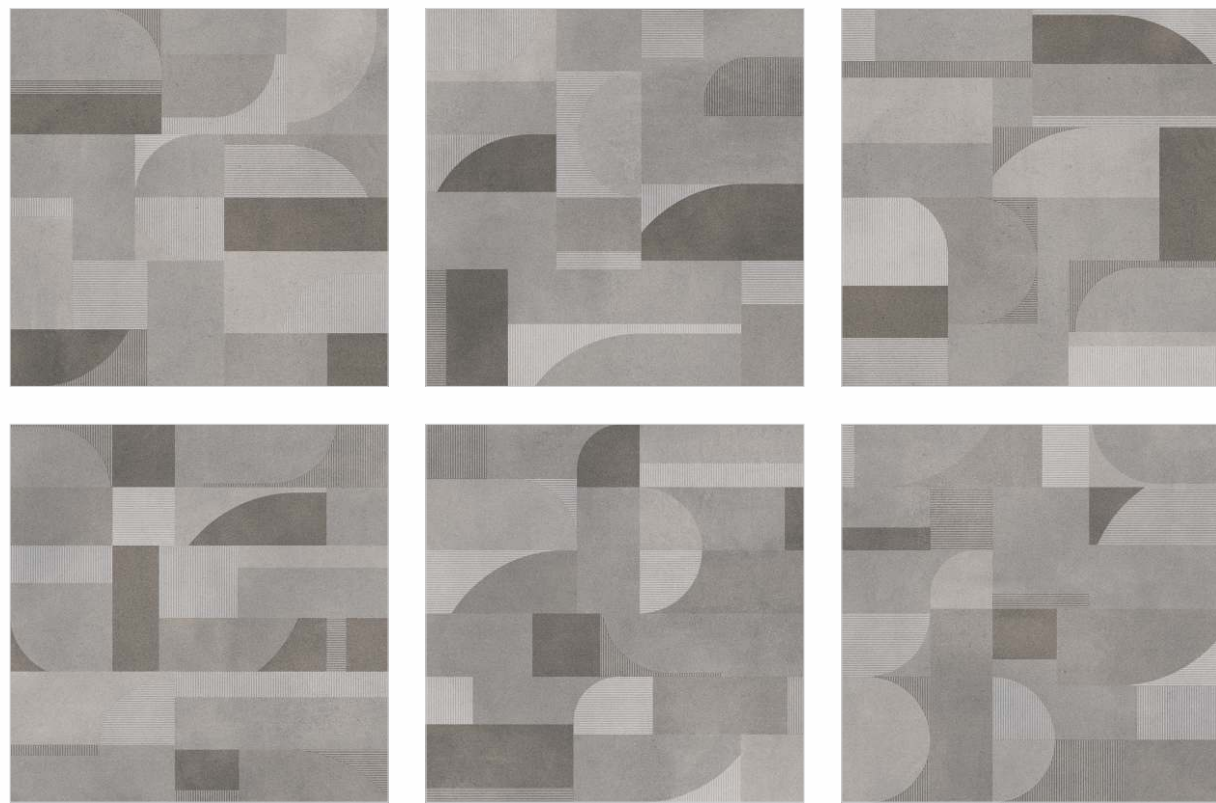

Wall

VENATO ARTE

60x60cm  
Rustic Carving Decor

**ATTIKO**  
COLLECTION

60x  
60cm

Rustic Carving  
Decor

VENATO ARTE

R-6