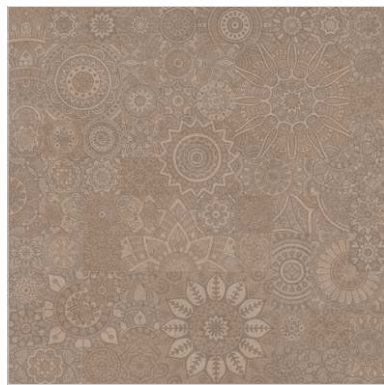

**MANDALA COPPER
GLITTER**