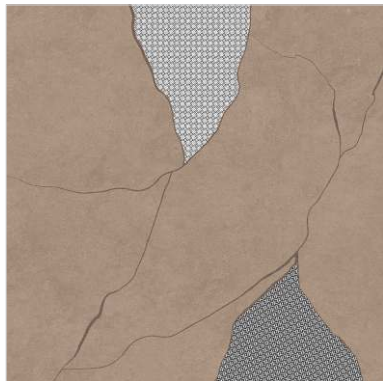

TOKYO COPPER ARTE

60x60cm

Rustic Carving Decor

TOKYO COPPER ARTE

ELEMENTI COPPER  
(Matt)

R - 8

R - 8

**TOKYO COPPER  
ARTE**