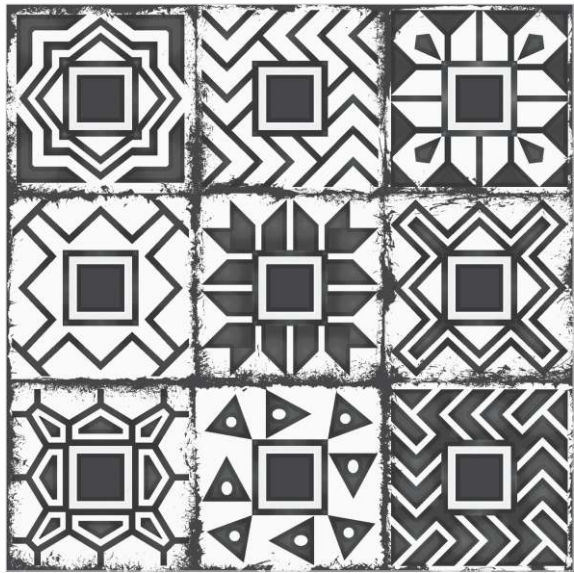

60x  
60cm

Rustic Carving  
Decor

ANTIQUÉ SILVER ARTE

R-4

ANTIQUÉ SILVER  
ARTE

**ATTIKO**  
COLLECTION

60x  
60cm

Rustic Carving  
Decor