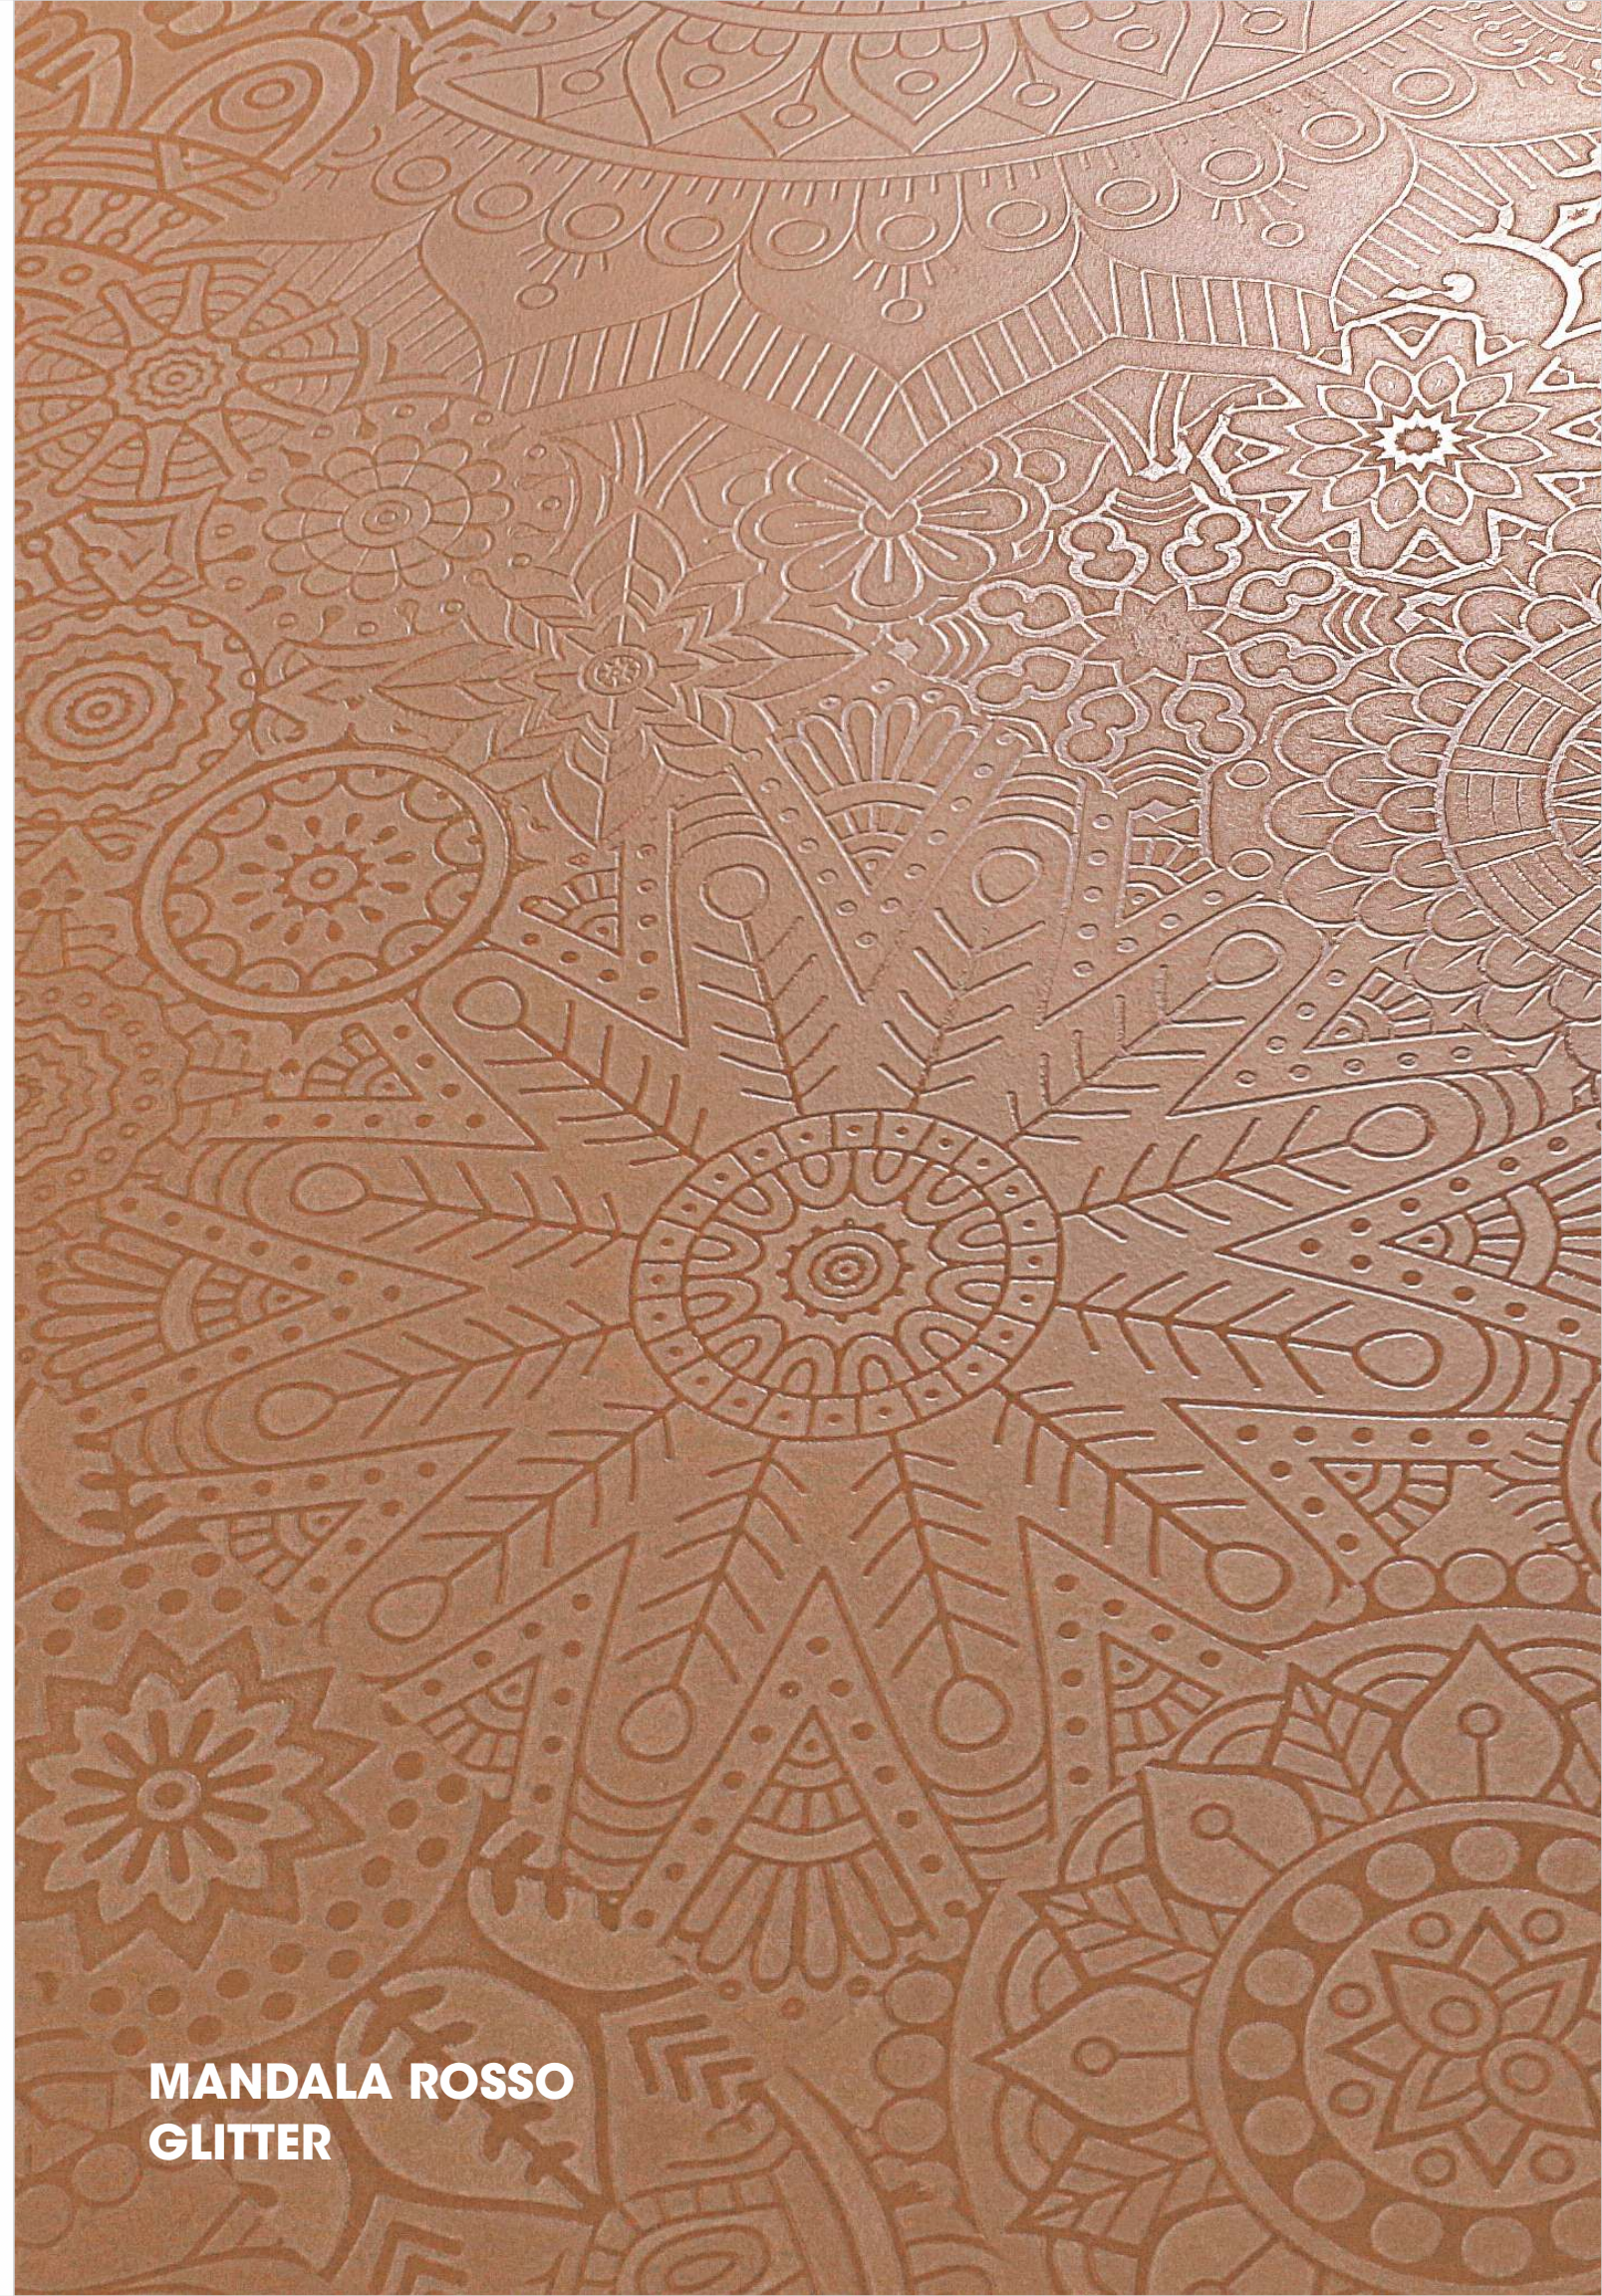

**MANDALA ROSSO
GLITTER**